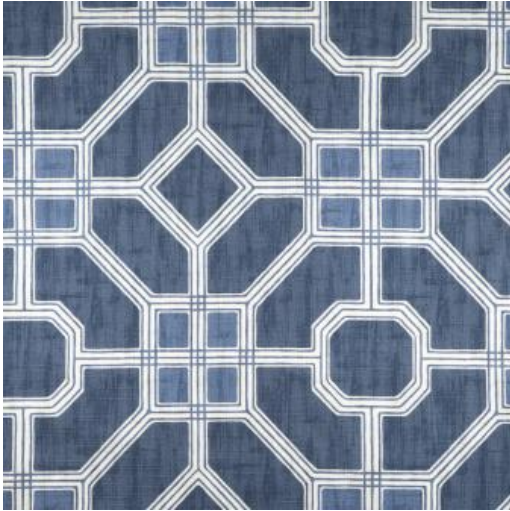

BRADLEY # 514 TRUE BLUE

PRODUCT INFORMATION

EXCLUSIVE PATTERN AVAILABLE IN 2 COLORS

PATTERN NAME **BRADLEY**

COLOR **# 514 TRUE BLUE**

PATTERN COMMENT
AVAILABLE IN 2 COLORS

COLOR COMMENT

NOTE

USAGE Drapery, Multi-Purpose, Light Upholstery

WIDTH 54"

REPEAT V-13.5" H-13.5"

CONTENT 100% COTTON

CLEANING DRY CLEAN

FINISH

TESTS 30,000 DOUBLE RUBS, NFPA 260 CLASS 1 (UFAC), CAL 117-2013

COUNTRY SPAIN