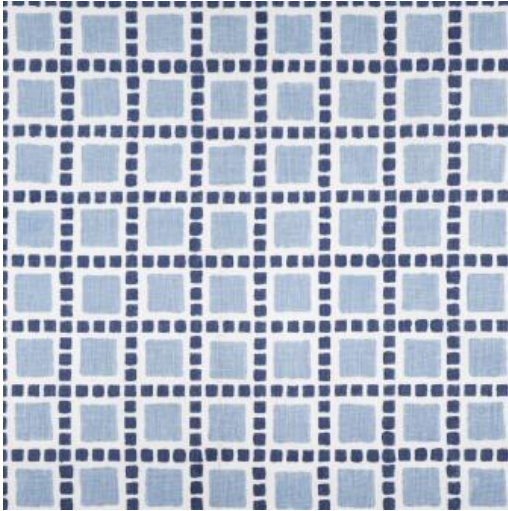

DEWITT # 527 BLUEBERRY

PRODUCT INFORMATION

EXCLUSIVE PATTERN AVAILABLE IN 2 COLORS

PATTERN NAME DEWITT

COLOR # 527 BLUEBERRY

PATTERN COMMENT EXCLUSIVE PATTERN AVAILABLE IN 2 COLORS

COLOR COMMENT

NOTE

USAGE Drapery, Upholstery

WIDTH 54"

REPEAT V-9.3" H-7.7"

CONTENT 65% COTTON
35% POLYESTER

CLEANING DRY CLEAN

FINISH

TESTS 50,000 DOUBLE RUBS, NFPA 260 CLASS
1 (UFAC), CAL 117-2013

COUNTRY INDIA