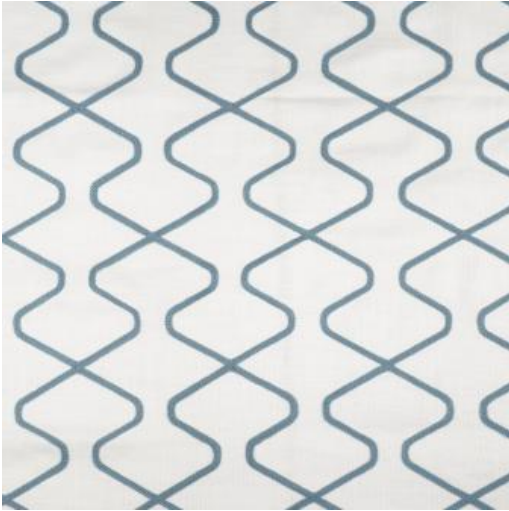

## # 533 AZURE

### PRODUCT INFORMATION

---

**EXCLUSIVE PATTERN AVAILABLE IN 4 COLORS**

---

**PATTERN NAME**      **HOWELL**

---

**COLOR**                      **# 533 AZURE**

---

**WIDTH**                      W: 54" EMB: 53"

---

**REPEAT**                    V- 7.5" H-4.4"

---

**CONTENT**                    100% COTTON EMB. - 100% ACRYLIC

---

**CLEANING**                DRY CLEAN

---