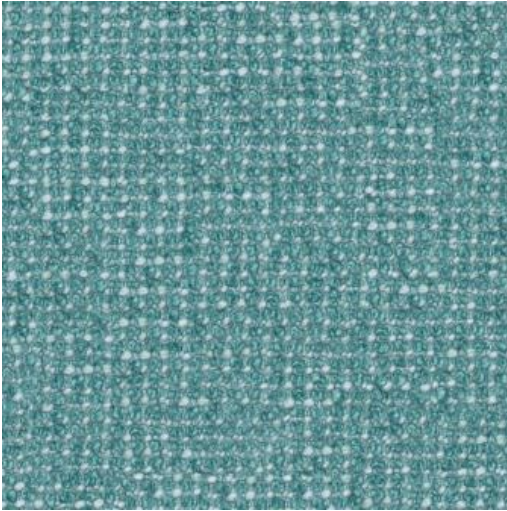

SCULLY # 228 TURQUOISE

PRODUCT INFORMATION

EXCLUSIVE PATTERN AVAILABLE IN 5 COLORS

PATTERN NAME SCULLY

COLOR # 228 TURQUOISE

PATTERN COMMENT EXCLUSIVE PATTERN AVAILABLE IN 5 COLORS

COLOR COMMENT

NOTE

USAGE Upholstery

WIDTH 55"

REPEAT

CONTENT 45% RECYCLED POLYPROPYLENE
31% RECYCLED POLYESTER
20% ACRYLIC
4% POLYESTER

CLEANING WASH BELOW 30, IRON LOW, NO TUMBLE DRY, DO NOT DRY CLEAN, NO BLEACH

FINISH FIBREGUARD