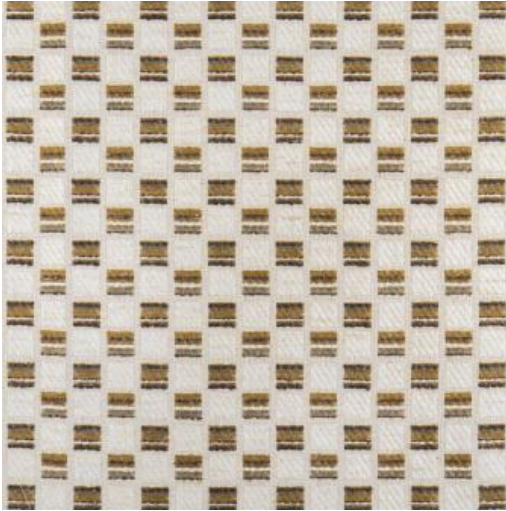

ETTA

202 SADDLE

PRODUCT INFORMATION

EXCLUSIVE PATTERN AVAILABLE IN 4 COLORS

PATTERN NAME **ETTA**

COLOR **# 202 SADDLE**

PATTERN COMMENT EXCLUSIVE PATTERN AVAILABLE IN 4 COLORS *** 2 YARD MINIMUMS - 1/2 YARD INCREMENTS ONLY ***

COLOR COMMENT

NOTE

USAGE Upholstery

WIDTH 55"

REPEAT V-2.6", H-2.8"

CONTENT 41% VISCOSE
20% ACRYLIC
13% LINEN
15% POLYESTER
11% COTTON

CLEANING DRY CLEAN

FINISH