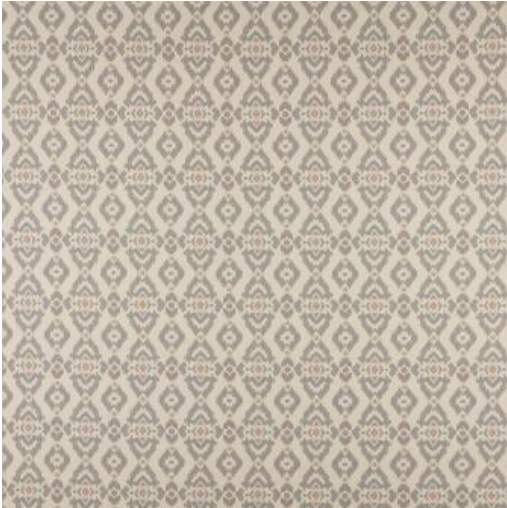

# ORMOND # 527 ORCHID

## PRODUCT INFORMATION

EXCLUSIVE PATTERN AVAILABLE IN 5 COLORS

PATTERN NAME **ORMOND**

COLOR **# 527 ORCHID**

PATTERN COMMENT  
AVAILABLE IN 5 COLORS

COLOR COMMENT

NOTE

USAGE Drapery, Upholstery

WIDTH 55"

REPEAT V-5.1" H- 4.5"

CONTENT 85% COTTON  
15% LINEN

CLEANING WASH BELOW 30 GENTLE, IRON LOW,  
DRY CLEAN, NO TUMBLE DRY, NO  
BLEACH

FINISH

TESTS 50,000 DOUBLE RUBS - CAL 117-2013

COUNTRY SPAIN