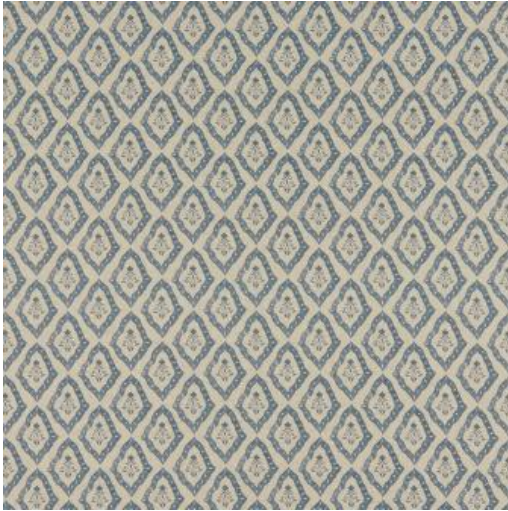

# LOTTIE

## # 558 BLUEBERRY

### PRODUCT INFORMATION

EXCLUSIVE PATTERN AVAILABLE IN 4 COLORS

**PATTERN NAME** LOTTIE

**COLOR** # 558 BLUEBERRY

**PATTERN COMMENT** AVAILABLE IN 4 COLORS

**COLOR COMMENT**

**NOTE**

**USAGE** Drapery, Upholstery

**WIDTH** 54"

**REPEAT** V-2.4" H-2.4"

**CONTENT** 85% COTTON  
15% LINEN

**CLEANING** WASH BELOW 30 GENTLE, IRON LOW,  
DRY CLEAN, NO TUMBLE DRY, NO  
BLEACH

**FINISH**

**TESTS** 50,000 DOUBLE RUBS - CAL 117-2013