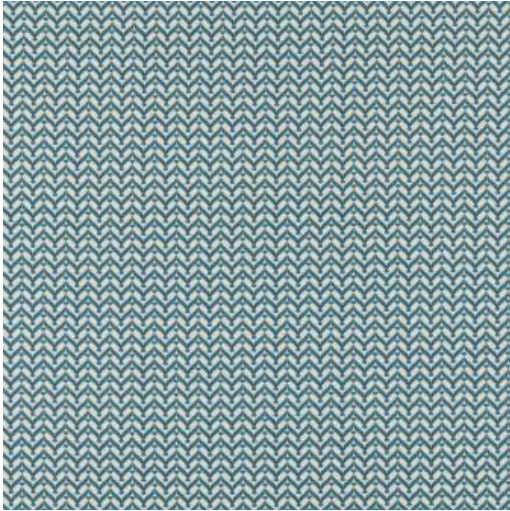

KEMBLE # 570 PACIFIC

PRODUCT INFORMATION

EXCLUSIVE PATTERN AVAILABLE IN 7 COLORS

PATTERN NAME **KEMBLE**

COLOR **# 570 PACIFIC**

PATTERN COMMENT
AVAILABLE IN 7 COLORS

COLOR COMMENT

NOTE

USAGE Drapery, Upholstery

WIDTH 55"

REPEAT V-0.6" H-0.8"

CONTENT 85% COTTON
15% LINEN

CLEANING WASH BELOW 30 GENTLE, IRON LOW,
DRY CLEAN, NO TUMBLE DRY, NO
BLEACH

FINISH

TESTS 50,000 DOUBLE RUBS - CAL 117-2013