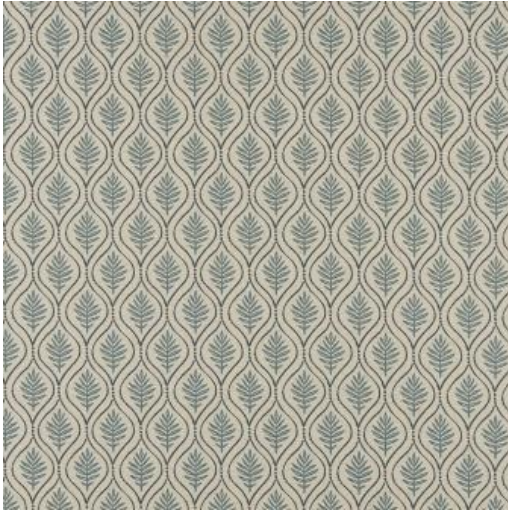

BIRCH

563 TEAL

PRODUCT INFORMATION

EXCLUSIVE PATTERN AVAILABLE IN 5 COLORS

PATTERN NAME **BIRCH**

COLOR **# 563 TEAL**

PATTERN COMMENT
AVAILABLE IN 5 COLORS

COLOR COMMENT

NOTE

USAGE Drapery, Upholstery

WIDTH 55"

REPEAT V-3.1" H-2.2"

CONTENT 85% COTTON
15% LINEN

CLEANING WASH BELOW 30 GENTLE, IRON LOW,
DRY CLEAN, NO TUMBLE DRY, NO
BLEACH

FINISH

TESTS 50,000 DOUBLE RUBS - CAL 117-2013