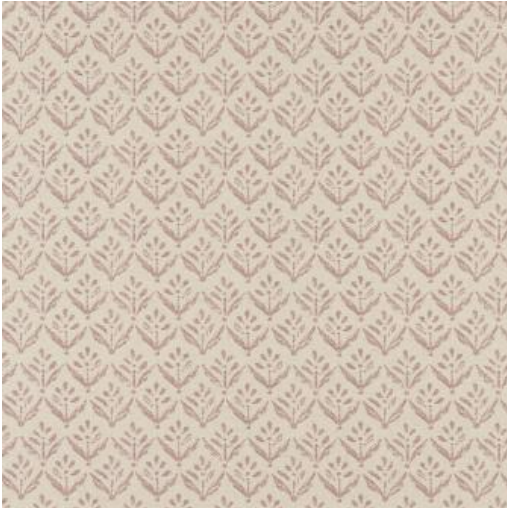

ASTER # 526 LILAC

PRODUCT INFORMATION

EXCLUSIVE PATTERN AVAILABLE IN 5 COLORS

PATTERN NAME **ASTER**

COLOR **# 526 LILAC**

PATTERN COMMENT
AVAILABLE IN 5 COLORS

COLOR COMMENT

NOTE

USAGE Drapery, Upholstery

WIDTH 55"

REPEAT V-2.9" H-3.5"

CONTENT 85% COTTON
15% LINEN

CLEANING WASH BELOW 30 GENTLE, IRON LOW,
DRY CLEAN, NO TUMBLE DRY, NO
BLEACH

FINISH

TESTS 50,000 DOUBLE RUBS - CAL 117-2013