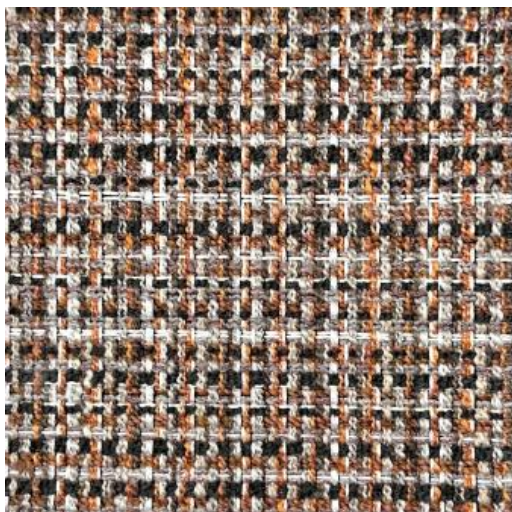

# KEELEY

### PRODUCT INFORMATION

EXCLUSIVE PATTERN AVAILABLE IN 5 COLORS

PATTERN NAME **KEELEY**

COLOR **# 501 COIN**

PATTERN COMMENT AVAILABLE IN 5 COLORS

COLOR COMMENT

NOTE

USAGE Upholstery

WIDTH 55"

REPEAT

CONTENT 98% POLYESTER  
2% ACRYLIC

CLEANING WASH BELOW 30 - DRY CLEAN -  
MAXGUARD

FINISH MAXGUARD

TESTS 100,000 DOUBLE RUBS - CAL 117-2013 -  
NFPA 260 CLASS 1 (UFAC)

COUNTRY CHINA