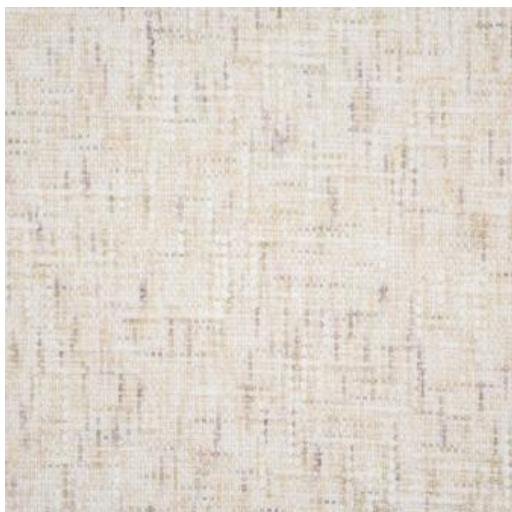

STORROW # 621 OPAL

PRODUCT INFORMATION

EXCLUSIVE PATTERN AVAILABLE IN 42 COLORS

PATTERN NAME **STORROW**

COLOR **# 621 OPAL**

PATTERN COMMENT
AVAILABLE IN 42 COLORS

COLOR COMMENT

NOTE

USAGE Upholstery

WIDTH 56"

REPEAT

CONTENT 95% POLYESTER
5% COTTON

CLEANING WASH BELOW 30, DRY CLEAN,
MAXGUARD

FINISH MAXGUARD

TESTS 100,000 DOUBLE RUBS - CAL 117-2013 -
NFPA 260 CLASS 1 (UFAC)

COUNTRY CHINA