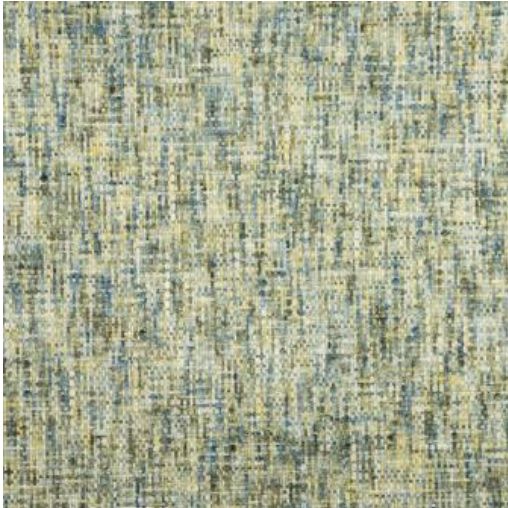

STORROW # 627 MARINA

PRODUCT INFORMATION

EXCLUSIVE PATTERN AVAILABLE IN 42 COLORS

PATTERN NAME **STORROW**

COLOR **# 627 MARINA**

PATTERN COMMENT
AVAILABLE IN 42 COLORS

COLOR COMMENT

NOTE

USAGE Upholstery

WIDTH 56"

REPEAT

CONTENT 95% POLYESTER
5% COTTON

CLEANING WASH BELOW 30, DRY CLEAN,
MAXGUARD

FINISH MAXGUARD

TESTS 100,000 DOUBLE RUBS - CAL 117-2013 -
NFPA 260 CLASS 1 (UFAC)

COUNTRY CHINA