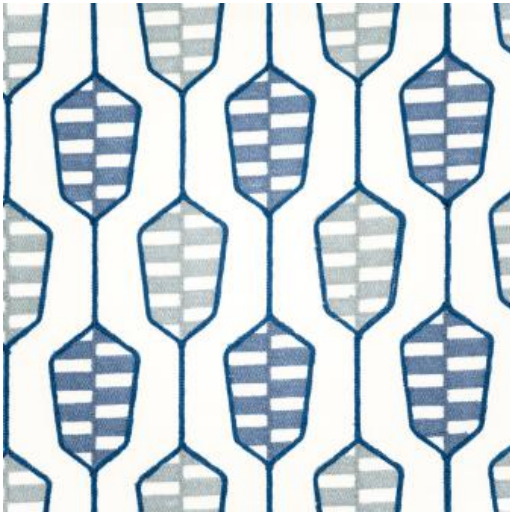

# PADDLEBOAT # 141 CADET

## PRODUCT INFORMATION

EXCLUSIVE PATTERN AVAILABLE IN 1 COLORS

PATTERN NAME **PADDLEBOAT**

COLOR **# 141 CADET**

PATTERN COMMENT EXCLUSIVE PATTERN AVAILABLE IN 1 COLOR

COLOR COMMENT

NOTE

USAGE Drapery, Multi-Purpose

WIDTH 54"

REPEAT V-7.6" H-5.3"

CONTENT 65% COTTON  
35% ACRYLIC

CLEANING DRY CLEAN

FINISH

TESTS

COUNTRY INDIA