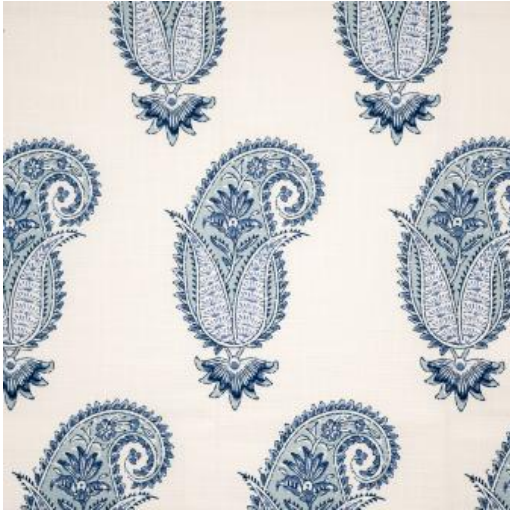

REGALIA

111 WEDGEWOOD

PRODUCT INFORMATION

EXCLUSIVE PATTERN AVAILABLE IN 2 COLORS

PATTERN NAME **REGALIA**

COLOR **# 111 WEDGEWOOD**

PATTERN COMMENT
AVAILABLE IN 2 COLORS

COLOR COMMENT

NOTE

USAGE Drapery, Multi-Purpose, Light Upholstery

WIDTH 54"

REPEAT V-24" H-6.8"

CONTENT 100% COTTON

CLEANING DRY CLEAN

FINISH

TESTS 15,000 DOUBLE RUBS - NFPA 260 CLASS 1
(UFAC) - CAL 117-2013 - OEKOTEX