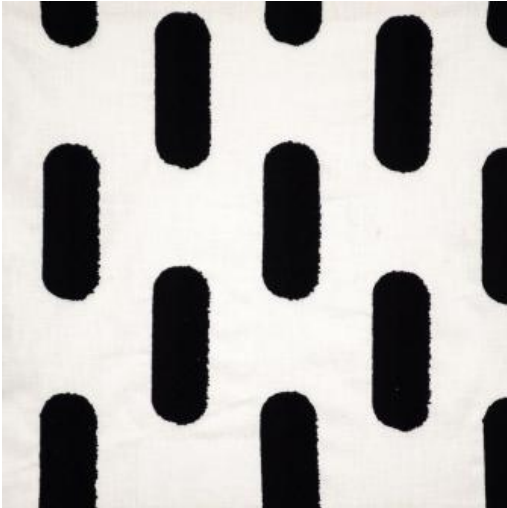

XIMENA

435 ZEBRA

PRODUCT INFORMATION

EXCLUSIVE PATTERN AVAILABLE IN 7 COLORS

PATTERN NAME XIMENA

COLOR # 435 ZEBRA

PATTERN COMMENT EXCLUSIVE PATTERN AVAILABLE IN 5 COLORS

COLOR COMMENT

NOTE

USAGE Drapery, Multi-Purpose

WIDTH 54"EMB.52"

REPEAT V-6.5" H-7.5"

CONTENT 45% ACRYLIC
38% COTTON
14% POLYESTER
3% LINEN EMB. - 100% ACRYLIC

CLEANING DRY CLEAN

FINISH

TESTS