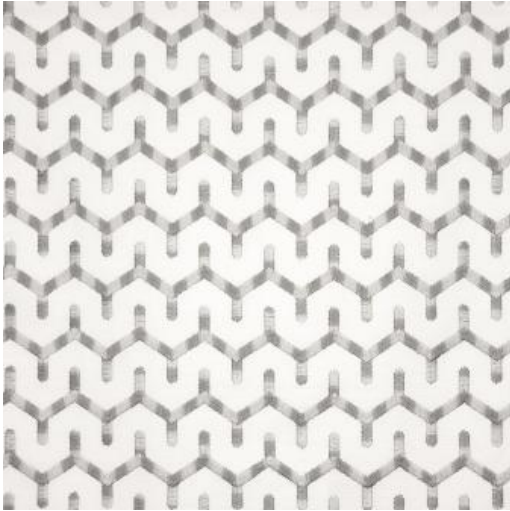

## BOZEMAN # 228 ZINC

### PRODUCT INFORMATION

---

**EXCLUSIVE PATTERN AVAILABLE IN 5 COLORS**

---

**PATTERN NAME**      **BOZEMAN**

---

**COLOR**                      **# 228 ZINC**

---

**PATTERN COMMENT**      EXCLUSIVE PATTERN AVAILABLE IN 3 COLORS

---

**COLOR COMMENT**

---

**USAGE**                      Drapery, Multi-Purpose

---

**WIDTH**                      54"EMB.52"

---