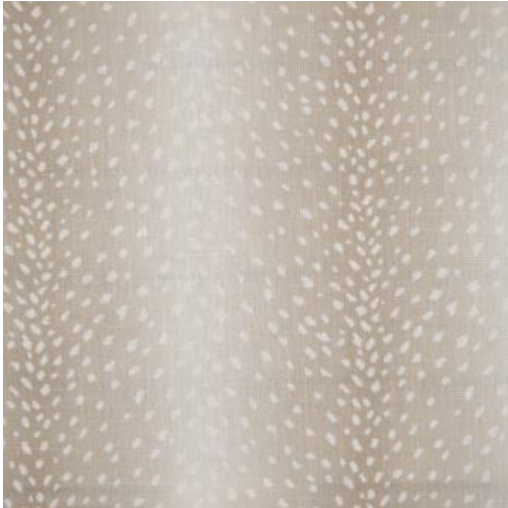

### PRODUCT INFORMATION

EXCLUSIVE PATTERN AVAILABLE IN 6 COLORS

PATTERN NAME **CHITAL**

COLOR **# 644 ECRU**

PATTERN COMMENT AVAILABLE IN 5 COLORS

COLOR COMMENT

NOTE

USAGE Drapery, Multi-Purpose, Light Upholstery