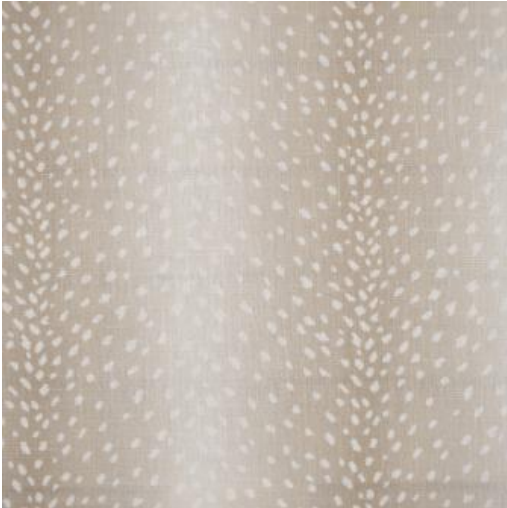

CHITAL

644 ECRU

PRODUCT INFORMATION

EXCLUSIVE PATTERN AVAILABLE IN 5 COLORS

PATTERN NAME CHITAL

COLOR # 644 ECRU

PATTERN COMMENT AVAILABLE IN 5 COLORS

COLOR COMMENT

USAGE Drapery, Multi-Purpose, Light Upholstery

WIDTH 54"

REPEAT V-10.5" H-9.3"

CONTENT 72% POLYESTER
20% RAYON
8% LINEN

CLEANING DRY CLEAN

FINISH

TESTS 15,000 DOUBLE RUBS - NFPA 260 CLASS
1 (UFAC) - CAL 117-2013