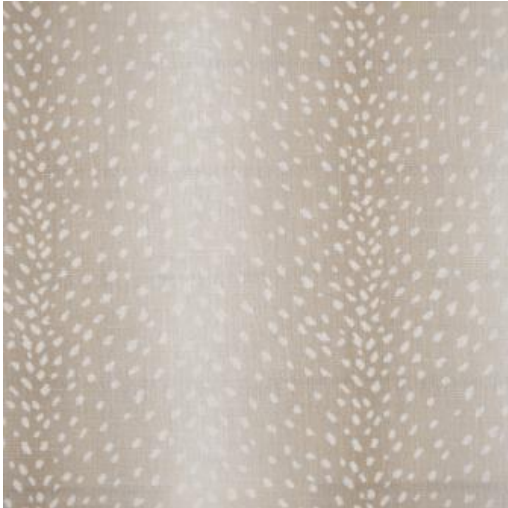

CHITAL

644 ECRU

PRODUCT INFORMATION

EXCLUSIVE PATTERN AVAILABLE IN 5 COLORS

PATTERN NAME CHITAL

COLOR # 644 ECRU

PATTERN COMMENT AVAILABLE IN 5 COLORS

COLOR COMMENT

USAGE Drapery, Multi-Purpose, Light Upholstery

WIDTH 54"

REPEAT V-10.5" H-9.3"

CONTENT 72% POLYESTER
20% RAYON
8% LINEN

CLEANING DRY CLEAN

FINISH

TESTS 15,000 DOUBLE RUBS - NFPA 260 CLASS 1 (UFAC) - CAL 117-2013