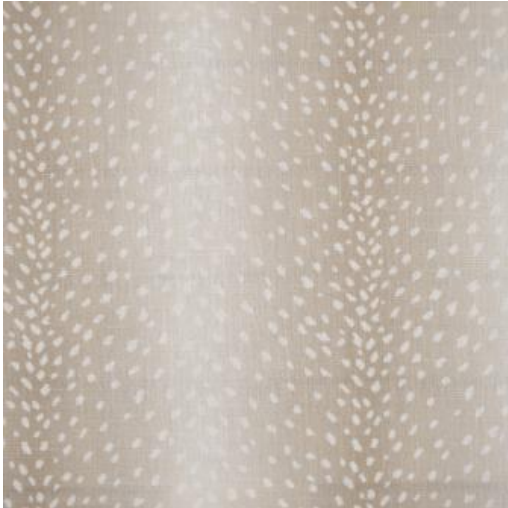

CHITAL

644 ECRU

PRODUCT INFORMATION

EXCLUSIVE PATTERN AVAILABLE IN 6 COLORS

PATTERN NAME CHITAL

COLOR # 644 ECRU

PATTERN COMMENT AVAILABLE IN 5 COLORS

COLOR COMMENT

USAGE Drapery, Multi-Purpose, Light Upholstery

WIDTH 54"

REPEAT V-10.5" H-9.3"

CONTENT 72% POLYESTER
20% RAYON
8% LINEN

CLEANING DRY CLEAN

FINISH

TESTS 15,000 DOUBLE RUBS - NFPA 260 CLASS
1 (UFAC) - CAL 117-2013