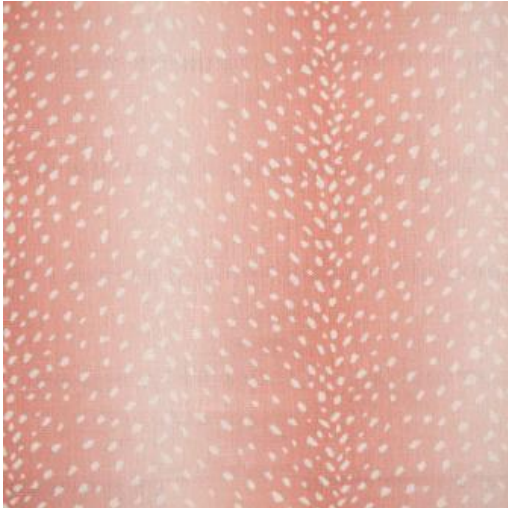

CHITAL

737 AZALEA

PRODUCT INFORMATION

EXCLUSIVE PATTERN AVAILABLE IN 5 COLORS

PATTERN NAME CHITAL

COLOR # 737 AZALEA

PATTERN COMMENT AVAILABLE IN 5 COLORS

COLOR COMMENT

USAGE Drapery, Multi-Purpose, Light Upholstery

WIDTH 54"

REPEAT V-10.5" H-9.3"

CONTENT 72% POLYESTER
20% RAYON
8% LINEN

CLEANING DRY CLEAN

FINISH

TESTS 15,000 DOUBLE RUBS - NFPA 260 CLASS
1 (UFAC) - CAL 117-2013

COUNTRY CHINA