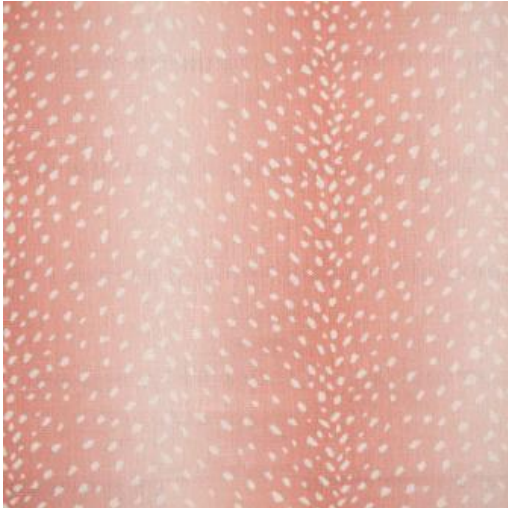

CHITAL

737 AZALEA

PRODUCT INFORMATION

EXCLUSIVE PATTERN AVAILABLE IN 5 COLORS

PATTERN NAME CHITAL

COLOR # 737 AZALEA

PATTERN COMMENT AVAILABLE IN 5 COLORS

COLOR COMMENT

USAGE Drapery, Multi-Purpose, Light Upholstery

WIDTH 54"

REPEAT V-10.5" H-9.3"

CONTENT 72% POLYESTER
20% RAYON
8% LINEN

CLEANING DRY CLEAN

FINISH

TESTS 15,000 DOUBLE RUBS - NFPA 260 CLASS
1 (UFAC) - CAL 117-2013