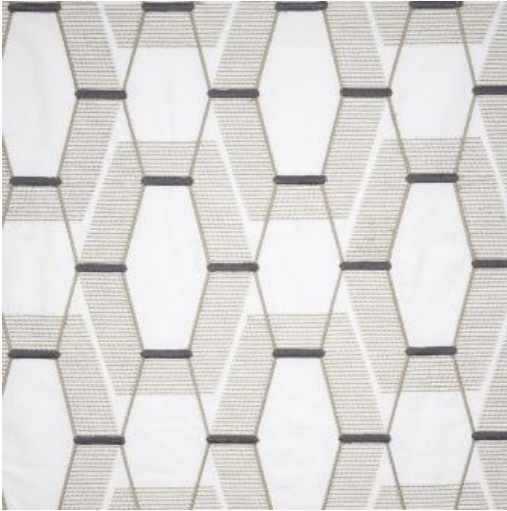

PORTCULLIS # 648 STONE

PRODUCT INFORMATION

EXCLUSIVE PATTERN AVAILABLE IN 2 COLORS

PATTERN NAME PORTCULLIS

COLOR # 648 STONE

PATTERN COMMENT EXCLUSIVE PATTERN AVAILABLE IN 2 COLORS

COLOR COMMENT

WIDTH 54"

REPEAT V-11.3" H-8."

CONTENT 60% COTTON
40% POLYESTER

CLEANING DRY CLEAN

FINISH

TESTS

COUNTRY INDIA
