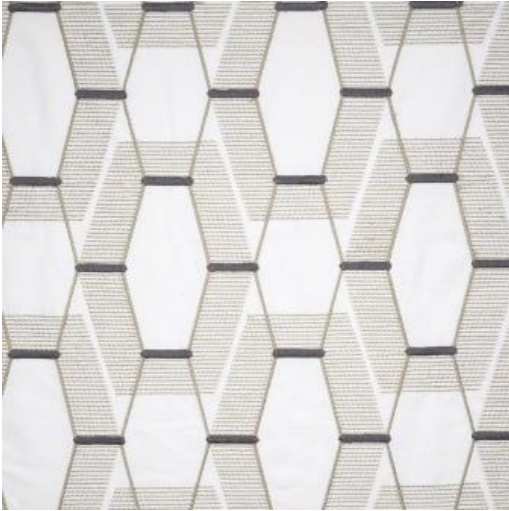

PORTCULLIS # 648 STONE

PRODUCT INFORMATION

EXCLUSIVE PATTERN AVAILABLE IN 2 COLORS

PATTERN NAME PORTCULLIS

COLOR # 648 STONE

PATTERN COMMENT EXCLUSIVE PATTERN AVAILABLE IN 2 COLORS

COLOR COMMENT

USAGE Drapery, Multi-Purpose

WIDTH 54"

REPEAT V-11.3" H-8."

CONTENT 60% COTTON
40% POLYESTER

CLEANING DRY CLEAN

FINISH

TESTS

COUNTRY INDIA
