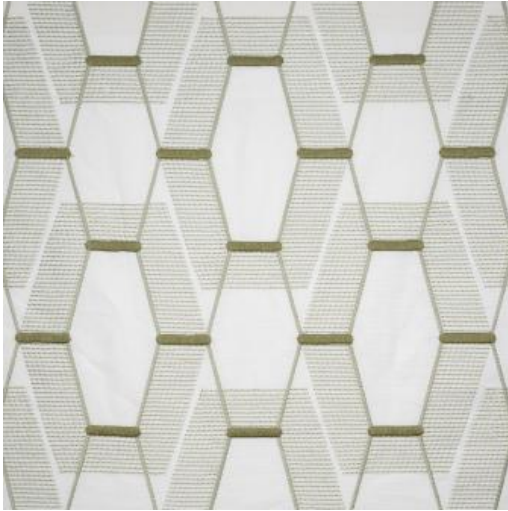

# PORTCULLIS # 349 FIDDLEHEAD

## PRODUCT INFORMATION

EXCLUSIVE PATTERN AVAILABLE IN 5 COLORS

PATTERN NAME **PORTCULLIS**

COLOR **# 349 FIDDLEHEAD**

PATTERN COMMENT EXCLUSIVE PATTERN AVAILABLE IN 2 COLORS

COLOR COMMENT

NOTE

USAGE Drapery, Multi-Purpose

WIDTH 54"EMB.52"

REPEAT V-11.3" H-8."

CONTENT 60% COTTON  
40% POLYESTER EMB.-100%  
POLYESTEER

CLEANING DRY CLEAN

FINISH

TESTS

COUNTRY INDIA