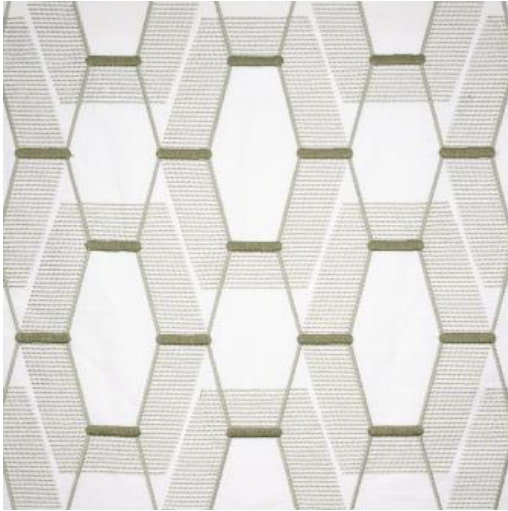

## PRODUCT INFORMATION

EXCLUSIVE PATTERN AVAILABLE IN 5 COLORS

PATTERN NAME **PORTCULLIS**

COLOR **# 349 FIDDLEHEAD**

PATTERN COMMENT EXCLUSIVE PATTERN AVAILABLE IN 2 COLORS

COLOR COMMENT

NOTE

USAGE Drapery, Multi-Purpose

WIDTH 54"EMB.52"

REPEAT V-11.3" H-8."

CONTENT 60% COTTON  
40% POLYESTER EMB.-100%  
POLYESTEER

CLEANING DRY CLEAN

FINISH

TESTS

COUNTRY INDIA