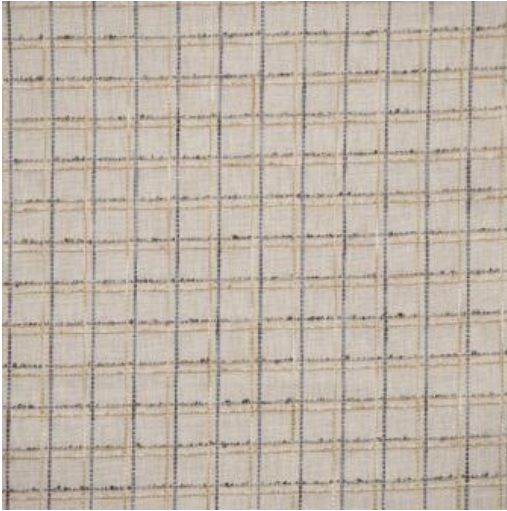

ZELLIGE

629 GREYSTONE

PRODUCT INFORMATION

EXCLUSIVE PATTERN AVAILABLE IN 3 COLORS

PATTERN NAME **ZELLIGE**

COLOR **# 629 GREYSTONE**

PATTERN COMMENT
AVAILABLE IN 3 COLORS

COLOR COMMENT

NOTE

USAGE Drapery, Upholstery

WIDTH 54"

REPEAT V-1.1" H-1.1"

CONTENT 50% COTTON
46% POLYESTER
3% VISCOSE
1% LINEN

CLEANING DRY CLEAN

FINISH

TESTS 25,000 DOUBLE RUBS - NFPA 260 CLASS
1 (UFAC) - CAL 117-2013