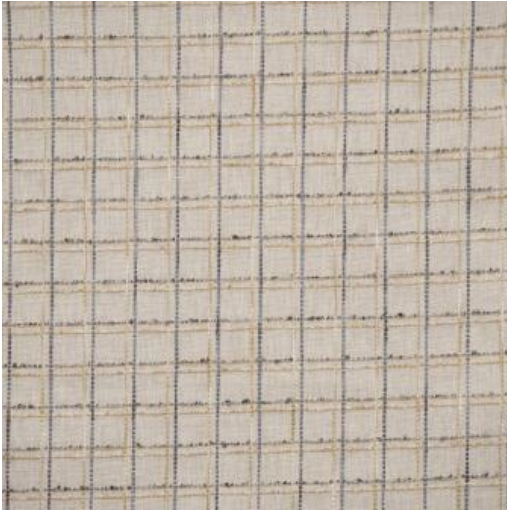

ZELLIGE

629 GREYSTONE

PRODUCT INFORMATION

EXCLUSIVE PATTERN AVAILABLE IN 3 COLORS

PATTERN NAME **ZELLIGE**

COLOR **# 629 GREYSTONE**

PATTERN COMMENT
AVAILABLE IN 3 COLORS

COLOR COMMENT

USAGE Drapery, Upholstery

WIDTH 54"

REPEAT V-1.1" H-1.1"

CONTENT 50% COTTON
46% POLYESTER
3% VISCOSE
1% LINEN

CLEANING DRY CLEAN

FINISH

TESTS 25,000 DOUBLE RUBS - NFPA 260 CLASS
1 (UFAC) - CAL 117-2013

COUNTRY CHINA