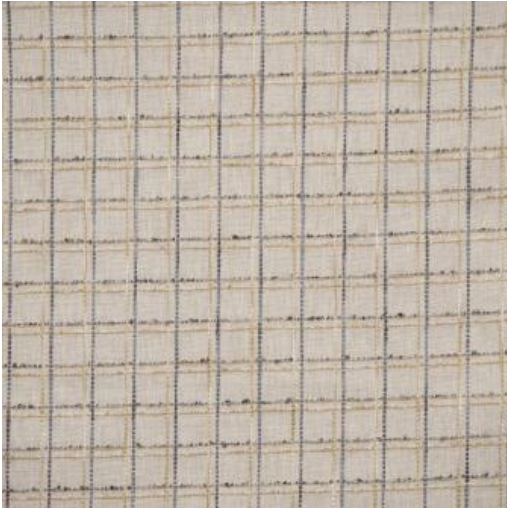

ZELLIGE

629 GREYSTONE

PRODUCT INFORMATION

EXCLUSIVE PATTERN AVAILABLE IN 3 COLORS

PATTERN NAME ZELLIGE

COLOR # 629 GREYSTONE

PATTERN COMMENT AVAILABLE IN 3 COLORS

COLOR COMMENT

USAGE Drapery, Upholstery

WIDTH 54"

REPEAT V-1.1" H-1.1"

CONTENT 50% COTTON
46% POLYESTER
3% VISCOSE
1% LINEN

CLEANING DRY CLEAN

FINISH

TESTS 25,000 DOUBLE RUBS - NFPA 260 CLASS
1 (UFAC) - CAL 117-2013

COUNTRY CHINA
