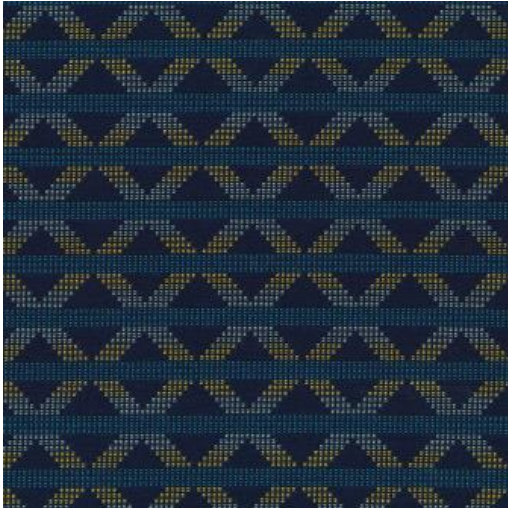

CRYPTON ROADMAP # 207 GROTTO

PRODUCT INFORMATION

EXCLUSIVE PATTERN AVAILABLE IN 10 COLORS

PATTERN NAME CRYPTON ROADMAP

COLOR # 207 GROTTO

PATTERN COMMENT AVAILABLE IN 10 COLORS *** 5 YARD MINIMUM ***

COLOR COMMENT

NOTE

USAGE Upholstery

WIDTH 55"

REPEAT V- 2.5" H- 2.5"

CONTENT 39% RECYCLED POST CONSUMER POLYESTER
34% POLYESTER
27% SEAQUAL POLYESTER

CLEANING W- CLEAN FABRICS WITH WATER-BASED CLEANING AGENTS OR WATER BASED FOAM