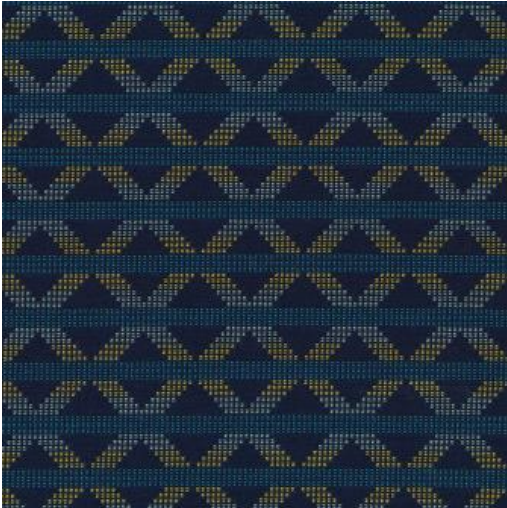

CRYPTON ROADMAP # 207 GROTTO

PRODUCT INFORMATION

EXCLUSIVE PATTERN AVAILABLE IN 10 COLORS

PATTERN NAME	CRYPTON ROADMAP
COLOR	# 207 GROTTO
PATTERN COMMENT	AVAILABLE IN 10 COLORS *** 5 YARD MINIMUM ***
COLOR COMMENT	
USAGE	Upholstery
WIDTH	55"
REPEAT	V- 2.5" H- 2.5"
CONTENT	39% RECYCLED POST CONSUMER POLYESTER 34% POLYESTER 27% SEAQUAL POLYESTER
CLEANING	W- CLEAN FABRICS WITH WATER-BASED CLEANING AGENTS OR WATER BASED FOAM
FINISH	
TESTS	105,000 DOUBLE RUBS NFPA 260 Class 1 (UFAC), CAL 117-2013
COUNTRY	USA