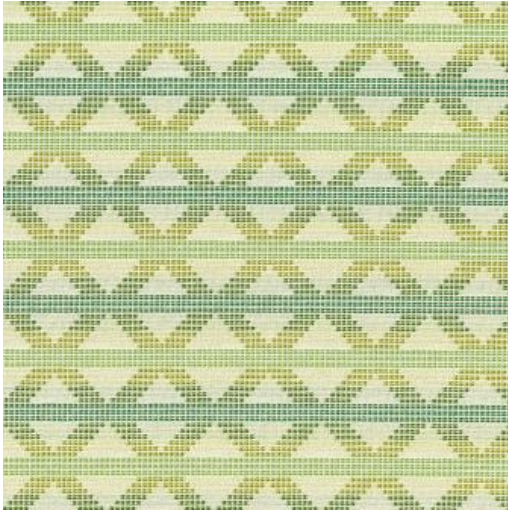

# CRYPTON ROADMAP # 209 ARBORETUM

### EXCLUSIVE PATTERN AVAILABLE IN 10 COLORS

**PATTERN NAME** CRYPTON ROADMAP

**COLOR** # 209 ARBORETUM

**PATTERN COMMENT** AVAILABLE IN 10 COLORS \*\*\* 5 YARD MINIMUM \*\*\*

**COLOR COMMENT**

### NOTE

**USAGE** Upholstery

**WIDTH** 55"

**REPEAT** V- 2.5" H- 2.5"

**CONTENT** 39% RECYCLED POST CONSUMER POLYESTER  
34% POLYESTER  
27% SEAQUAL POLYESTER

**CLEANING** W- CLEAN FABRICS WITH WATER-BASED CLEANING AGENTS OR WATER BASED FOAM