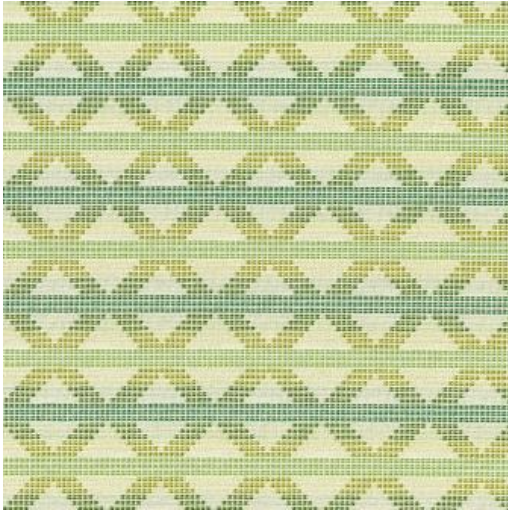

CRYPTON ROADMAP # 209 ARBORETUM

PRODUCT INFORMATION

EXCLUSIVE PATTERN AVAILABLE IN 10 COLORS

PATTERN NAME	CRYPTON ROADMAP
COLOR	# 209 ARBORETUM
PATTERN COMMENT	AVAILABLE IN 10 COLORS *** 5 YARD MINIMUM ***
COLOR COMMENT	
USAGE	Upholstery
WIDTH	55"
REPEAT	V- 2.5" H- 2.5"
CONTENT	39% RECYCLED POST CONSUMER POLYESTER 34% POLYESTER 27% SEAQUAL POLYESTER
CLEANING	W- CLEAN FABRICS WITH WATER-BASED CLEANING AGENTS OR WATER BASED FOAM
FINISH	
TESTS	105,000 DOUBLE RUBS NFPA 260 Class 1 (UFAC), CAL 117-2013
COUNTRY	USA