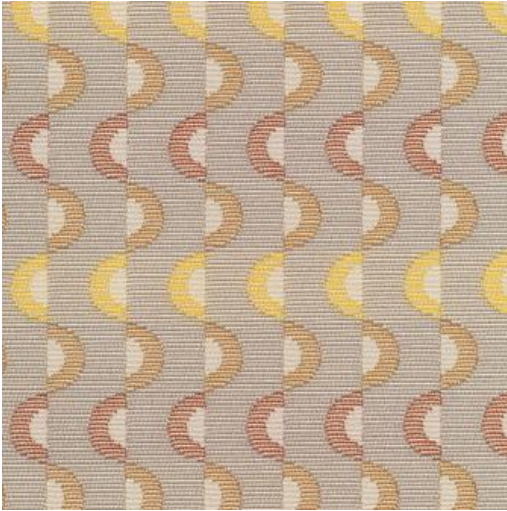

CRYPTON CRESCENT # 401 MARMALADE

PRODUCT INFORMATION

EXCLUSIVE PATTERN AVAILABLE IN 12 COLORS

PATTERN NAME CRYPTON CRESCENT

COLOR # 401 MARMALADE

PATTERN COMMENT AVAILABLE IN 12 COLORS *** 5 YARD MINIMUM ***

COLOR COMMENT

NOTE

USAGE Upholstery

WIDTH 55"

REPEAT V- 6.6" H- 1.8"

CONTENT 78% POLYESTER
22% SEAQUAL POLYESTER

CLEANING W- CLEAN FABRICS WITH WATER BASED CLEANING AGENTS OR WATER BASED FOAM

FINISH CRYPTON//MOISTURE BARRIER BACKING