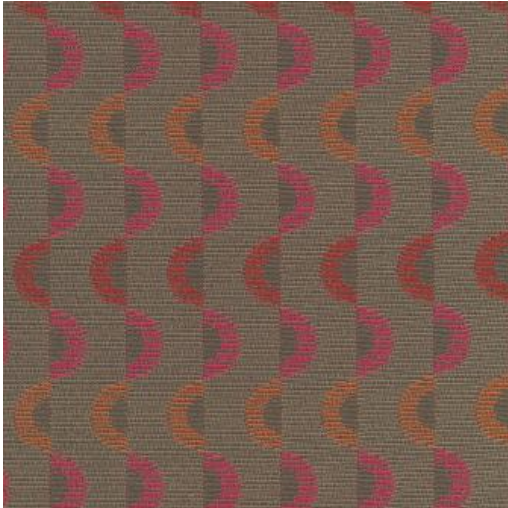

CRYPTON CRESCENT # 406 GLACE

PRODUCT INFORMATION

EXCLUSIVE PATTERN AVAILABLE IN 12 COLORS

PATTERN NAME CRYPTON CRESCENT

COLOR # 406 GLACE

PATTERN COMMENT AVAILABLE IN 12 COLORS *** 5 YARD MINIMUM ***

COLOR COMMENT

USAGE Upholstery

WIDTH 55"

REPEAT V- 6.6" H- 1.8"

CONTENT 78% POLYESTER
22% SEAQUAL POLYESTER

CLEANING W- CLEAN FABRICS WITH WATER BASED CLEANING AGENTS OR WATER BASED FOAM

FINISH

TESTS 102,000 DOUBLE RUBS NFPA 260 Class 1 (UFAC), CAL 117-2013