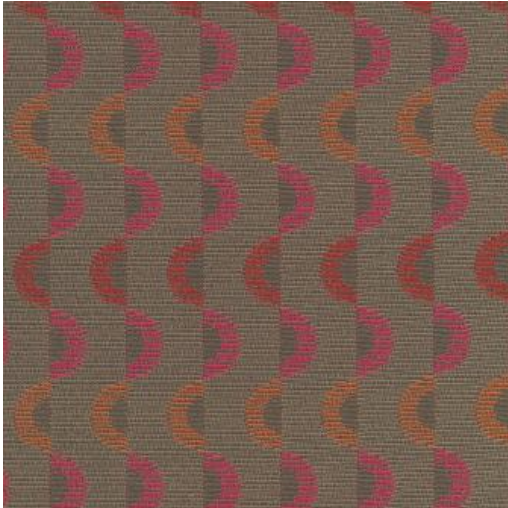

CRYPTON CRESCENT # 406 GLACE

PRODUCT INFORMATION

EXCLUSIVE PATTERN AVAILABLE IN 12 COLORS

PATTERN NAME CRYPTON CRESCENT

COLOR # 406 GLACE

PATTERN COMMENT AVAILABLE IN 12 COLORS *** 5 YARD MINIMUM ***

COLOR COMMENT

NOTE

USAGE Upholstery

WIDTH 55"

REPEAT V- 6.6" H- 1.8"

CONTENT 78% POLYESTER
22% SEAQUAL POLYESTER

CLEANING W- CLEAN FABRICS WITH WATER BASED CLEANING AGENTS OR WATER BASED FOAM

FINISH CRYPTON//MOISTURE BARRIER BACKING