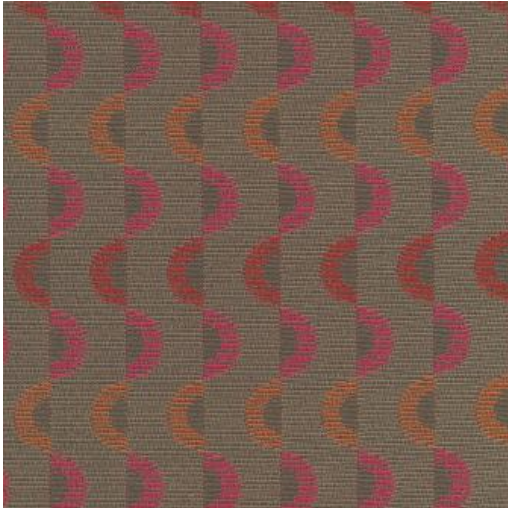

# CRYPTON CRESCENT # 406 GLACE

## PRODUCT INFORMATION

EXCLUSIVE PATTERN AVAILABLE IN 12 COLORS

**PATTERN NAME** CRYPTON CRESCENT

**COLOR** # 406 GLACE

**PATTERN COMMENT** AVAILABLE IN 12 COLORS \*\*\* 5 YARD MINIMUM \*\*\*

**COLOR COMMENT**

**USAGE** Upholstery

**WIDTH** 55"

**REPEAT** V- 6.6" H- 1.8"

**CONTENT** 78% POLYESTER  
22% SEAQUAL POLYESTER

**CLEANING** W- CLEAN FABRICS WITH WATER BASED CLEANING AGENTS OR WATER BASED FOAM

**FINISH**