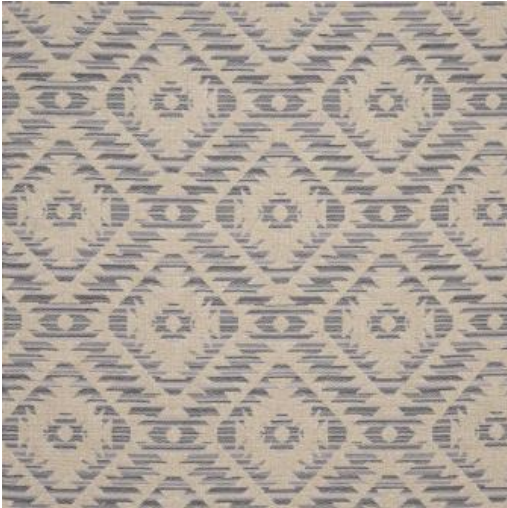

# TABOR # 736 STONE

## PRODUCT INFORMATION

EXCLUSIVE PATTERN AVAILABLE IN 7 COLORS

PATTERN NAME **TABOR**

COLOR **# 736 STONE**

PATTERN COMMENT AVAILABLE IN 7 COLORS

COLOR COMMENT

USAGE Upholstery

WIDTH 54"

REPEAT V-6.75" H-6.85"

CONTENT 65% POLYESTER  
35% COTTON

CLEANING WASH BELOW 30, DRY CLEAN, ALTA

FINISH ALTA

TESTS 50,000 DOUBLE RUBS NFPA 260 CLASS 1  
(UFAC), CAL 117-2013

COUNTRY INDIA