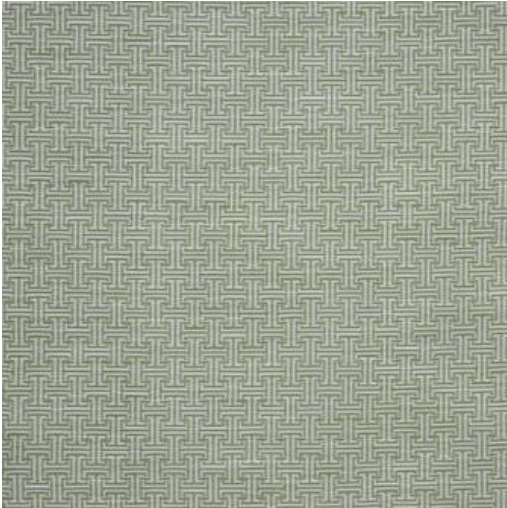

YORKVILLE # 918 ABSINTHE

PRODUCT INFORMATION

EXCLUSIVE PATTERN AVAILABLE IN 3 COLORS

PATTERN NAME YORKVILLE

COLOR # 918 ABSINTHE

PATTERN COMMENT EXCLUSIVE PATTERN AVAILABLE IN 3 COLORS

COLOR COMMENT

NOTE

USAGE Upholstery, Indoor/Outdoor

WIDTH 56"

REPEAT V-1.2" H-1.3"

CONTENT 100% UV POLYESTER

CLEANING WET CLEAN, BLEACH CLEANABLE, INSIDE OUT

FINISH INSIDE OUT

TESTS 63,000 DOUBLE RUBS NFPA 260 CLASS 1 (UFAC), CAL 117-2013