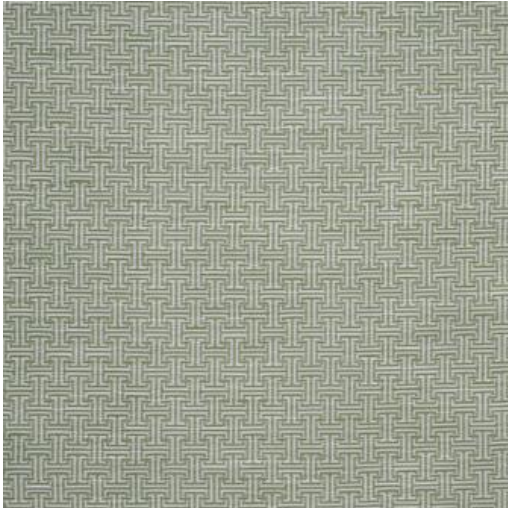

YORKVILLE # 918 ABSINTHE

PRODUCT INFORMATION

EXCLUSIVE PATTERN AVAILABLE IN 3 COLORS

PATTERN NAME YORKVILLE

COLOR # 918 ABSINTHE

PATTERN COMMENT EXCLUSIVE PATTERN AVAILABLE IN 3 COLORS

COLOR COMMENT

NOTE

USAGE Upholstery, Indoor/Outdoor

WIDTH 56"

REPEAT V-1.2" H-1.3"

CONTENT 100% UV POLYESTER

CLEANING WET CLEAN, BLEACH CLEANABLE, INSIDE OUT

FINISH INSIDE OUT

TESTS 63,000 DOUBLE RUBS NFPA 260 CLASS 1 (UFAC), CAL 117-2013

COUNTRY USA