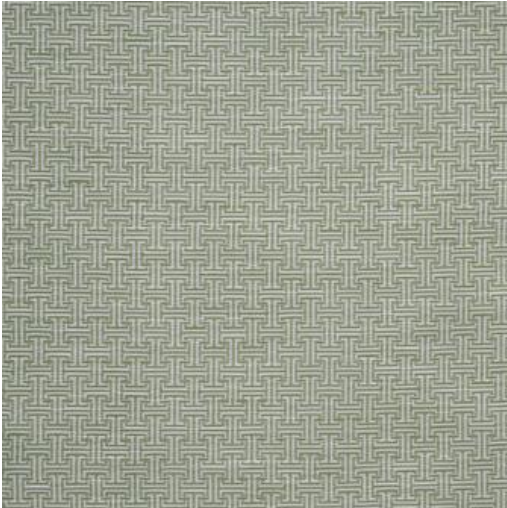

YORKVILLE # 918 ABSINTHE

PRODUCT INFORMATION

EXCLUSIVE PATTERN AVAILABLE IN 3 COLORS

PATTERN NAME YORKVILLE

COLOR # 918 ABSINTHE

PATTERN COMMENT EXCLUSIVE PATTERN AVAILABLE IN 3 COLORS

COLOR COMMENT

USAGE Upholstery, Indoor/Outdoor

WIDTH 56"

REPEAT V-1.2" H-1.3"

CONTENT 100% UV POLYESTER

CLEANING WET CLEAN, BLEACH CLEANABLE, INSIDE OUT

FINISH INSIDE OUT

TESTS 63,000 DOUBLE RUBS NFPA 260 CLASS 1 (UFAC), CAL 117-2013

COUNTRY USA