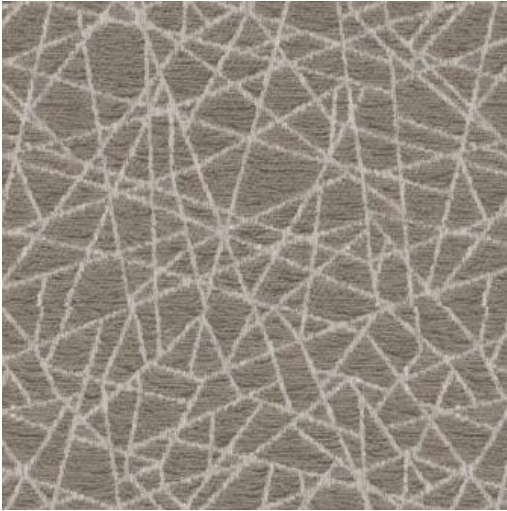

ANNEX # 743 SHORE

PRODUCT INFORMATION

EXCLUSIVE PATTERN AVAILABLE IN 6 COLORS

PATTERN NAME ANNEX

COLOR # 743 SHORE

PATTERN COMMENT EXCLUSIVE PATTERN AVAILABLE IN 6 COLORS

COLOR COMMENT

NOTE

USAGE Upholstery

WIDTH 56"

REPEAT V-14.3" H-7.1"

CONTENT 84% RECYCLED POLYESTER
16% ORGANIC COTTON

CLEANING WASH BELOW 30, IRON LOW, TUMBLE DRY,
DRY CLEAN P GENTLE, NO BLEACH
FIBREGUARD

FINISH FIBREGUARD

TESTS 70,000 DOUBLE RUBS NFPA 260 CLASS 1
(UFAC), CAL 117-2013 OEKOTEX