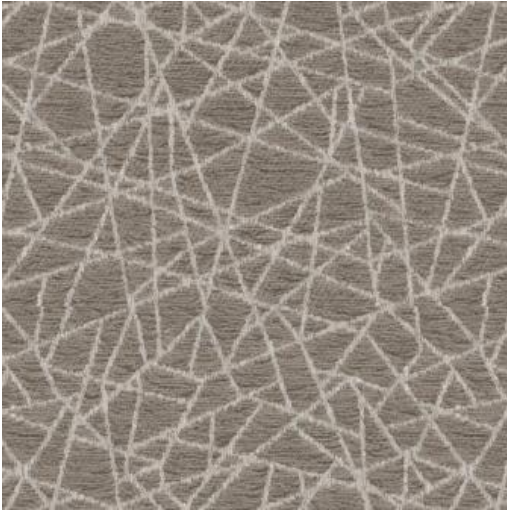

ANNEX # 743 SHORE

PRODUCT INFORMATION

EXCLUSIVE PATTERN AVAILABLE IN 6 COLORS

PATTERN NAME ANNEX

COLOR # 743 SHORE

PATTERN COMMENT EXCLUSIVE PATTERN AVAILABLE IN 6 COLORS

COLOR COMMENT

USAGE Upholstery

WIDTH 56"

REPEAT V-14.3" H-7.1"

CONTENT 84% RECYCLED POLYESTER
16% ORGANIC COTTON

CLEANING WASH BELOW 30, IRON LOW, TUMBLE DRY,
DRY CLEAN P GENTLE, NO BLEACH
FIBREGUARD

FINISH FIBREGUARD

TESTS 70,000 DOUBLE RUBS NFPA 260 CLASS 1
(UFAC), CAL 117-2013 OEKOTEX