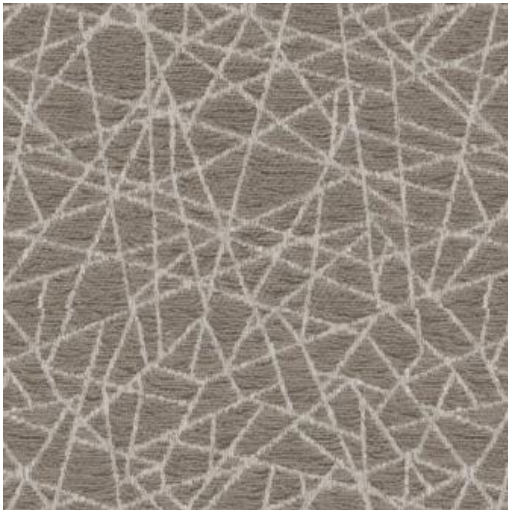

ANNEX # 743 SHORE

PRODUCT INFORMATION

EXCLUSIVE PATTERN AVAILABLE IN 6 COLORS

PATTERN NAME ANNEX

COLOR # 743 SHORE

PATTERN COMMENT EXCLUSIVE PATTERN AVAILABLE IN 6 COLORS

COLOR COMMENT

USAGE Upholstery

WIDTH 56"

REPEAT V-14.3" H-7.1"

CONTENT 84% RECYCLED POLYESTER
16% ORGANIC COTTON

CLEANING WASH BELOW 30, IRON LOW, TUMBLE DRY,
DRY CLEAN P GENTLE, NO BLEACH
FIBREGUARD

FINISH FIBREGUARD

TESTS 70,000 DOUBLE RUBS NFPA 260 CLASS 1
(UFAC), CAL 117-2013 OEKOTEX