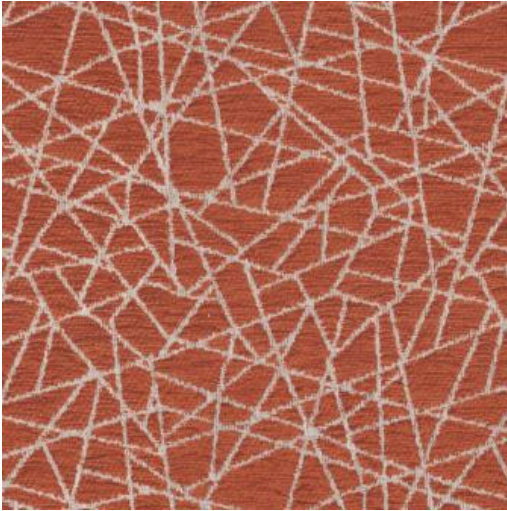

ANNEX # 817 CANYON

PRODUCT INFORMATION

EXCLUSIVE PATTERN AVAILABLE IN 6 COLORS

PATTERN NAME ANNEX

COLOR # 817 CANYON

PATTERN COMMENT EXCLUSIVE PATTERN AVAILABLE IN 6 COLORS

COLOR COMMENT

USAGE Upholstery

WIDTH 56"

REPEAT V-14.3" H-7.1"

CONTENT 84% RECYCLED POLYESTER
16% ORGANIC COTTON

CLEANING WASH BELOW 30, IRON LOW, TUMBLE DRY,
DRY CLEAN P GENTLE, NO BLEACH
FIBREGUARD

FINISH FIBREGUARD

TESTS 70,000 DOUBLE RUBS NFPA 260 CLASS 1
(UFAC), CAL 117-2013 OEKOTEX