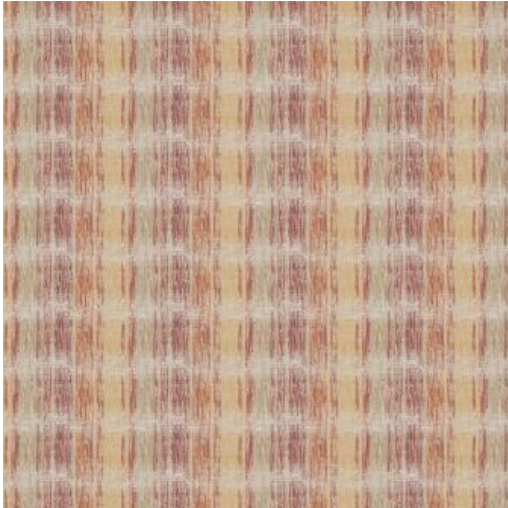

# BAROLO

## # 801 SUNSET

### PRODUCT INFORMATION

EXCLUSIVE PATTERN AVAILABLE IN 6 COLORS

**PATTERN NAME** **BAROLO**

**COLOR** **# 801 SUNSET**

**PATTERN COMMENT** EXCLUSIVE PATTERN AVAILABLE IN 6 COLORS

**COLOR COMMENT**

**USAGE** Upholstery

**WIDTH** 54"

**REPEAT** V-7.1" H-22.2"

**CONTENT** 66% RECYCLED POLYESTER  
 20% POLYESTER  
 8% ORGANIC COTTON  
 6% COTTON

**CLEANING** WASH BELOW 30, IRON LOW, TUMBLE DRY,  
 DRY CLEAN P GENTLE, NO BLEACH  
 FIBREGUARD, RAILROADED