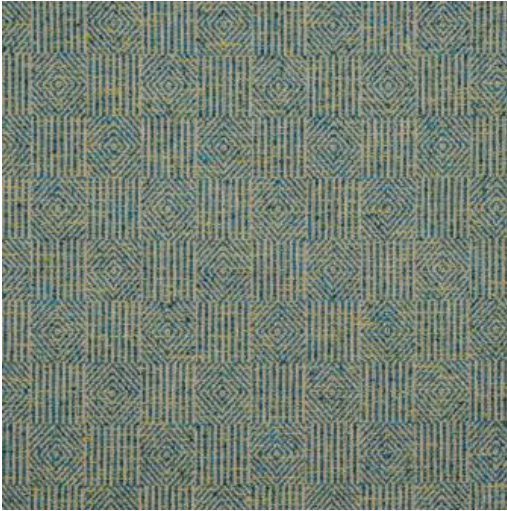

CHENIN

925 MALACHITE

PRODUCT INFORMATION

EXCLUSIVE PATTERN AVAILABLE IN 7 COLORS

PATTERN NAME CHENIN

COLOR # 925 MALACHITE

PATTERN COMMENT AVAILABLE IN 7 COLORS

COLOR COMMENT

NOTE

USAGE Upholstery

WIDTH 54"

REPEAT V-3.75" H-3.4"

CONTENT 72% POLYESTER
28% COTTON

CLEANING WASH BELOW 30, DRY CLEAN, ALTA

FINISH ALTA

TESTS 200,000 DOUBLE RUBS NFPA 260 CLASS
1 (UFAC), CAL 117-2013