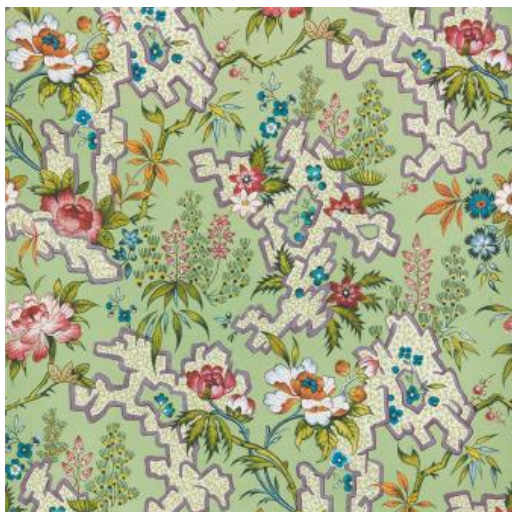

## KILBURN'S MAZE (WP) # 04 VERDE

### PRODUCT INFORMATION

EXCLUSIVE PATTERN AVAILABLE IN 5 COLORS

PATTERN NAME KILBURN'S MAZE (WP)

COLOR # 04 VERDE

PATTERN COMMENT EXCLUSIVE PATTERN AVAILABLE IN 5 COLORS

COLOR COMMENT # 04

NOTE

WIDTH 20.5"X11YD

REPEAT V-27.5"

CONTENT STRAIGHT PASTE THE WALL

CLEANING WASHABLE STRIPPABLE

FINISH

TESTS CLASS A-ASTM E84-16

COUNTRY UNITED KINGDOM