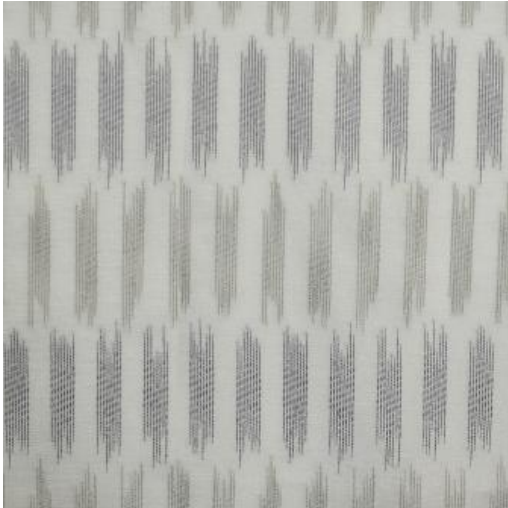

# MASHIKO

## # 509 SLATE

### PRODUCT INFORMATION

---

**EXCLUSIVE PATTERN AVAILABLE IN 3 COLORS**

---

**PATTERN NAME** MASHIKO

**COLOR** # 509 SLATE

**PATTERN COMMENT** EXCLUSIVE PATTERN AVAILABLE IN 3 COLORS

**COLOR COMMENT**

**USAGE** Drapery

**WIDTH** 118"

**REPEAT** V-9.8" H-1.6"

**CONTENT** 67% POLYESTER  
33% RECYCLE GRS POLYESTER

**CLEANING** WASH BELOW 30, IRON LOW, TUMBLE DRY  
LOW GENTLE, NO BLEACH, RAILROADED

**FINISH**