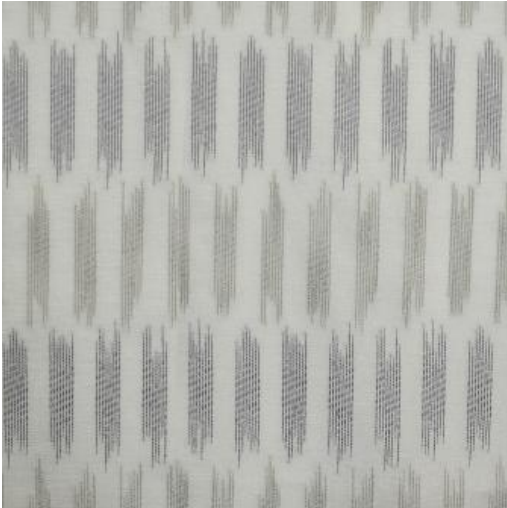

# MASHIKO

## # 509 SLATE

### PRODUCT INFORMATION

---

**EXCLUSIVE PATTERN AVAILABLE IN 3 COLORS**

---

**PATTERN NAME** MASHIKO

**COLOR** # 509 SLATE

**PATTERN COMMENT** EXCLUSIVE PATTERN AVAILABLE IN 3 COLORS

**COLOR COMMENT**

**USAGE** Drapery

**WIDTH** 118"

**REPEAT** V-9.8" H-1.6"

**CONTENT** 67% POLYESTER  
33% RECYCLE GRS POLYESTER

**CLEANING** WASH BELOW 30, IRON LOW, TUMBLE DRY  
LOW GENTLE, NO BLEACH, RAILROADED

**FINISH**