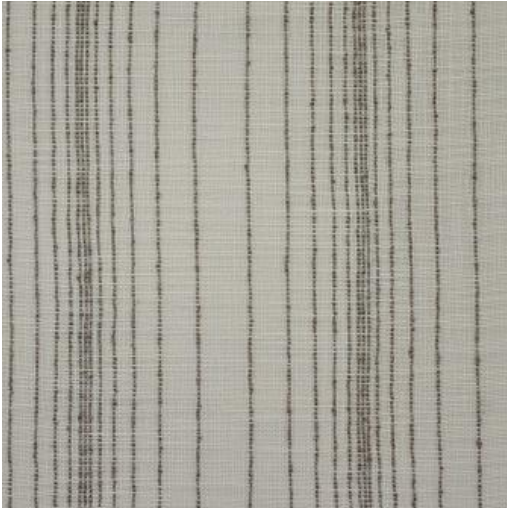

TANSU

557 FOSSIL

PRODUCT INFORMATION

EXCLUSIVE PATTERN AVAILABLE IN 6 COLORS

PATTERN NAME TANSU

COLOR # 557 FOSSIL

PATTERN COMMENT EXCLUSIVE PATTERN AVAILABLE IN 6 COLORS

COLOR COMMENT

NOTE

USAGE Drapery

WIDTH 118"

REPEAT H-7.5"

CONTENT 100% POLYESTER

CLEANING WASH BELOW 30, IRON LOW, TUMBLE DRY LOW GENTLE, NO BLEACH, RAILROADED

FINISH

TESTS NFPA 701 - OEKOTEX