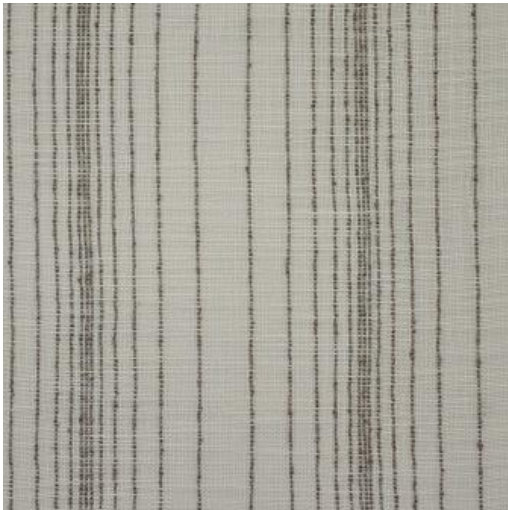

# TANSU

## # 557 FOSSIL

### PRODUCT INFORMATION

---

**EXCLUSIVE PATTERN AVAILABLE IN 6 COLORS**

---

**PATTERN NAME** TANSU

**COLOR** # 557 FOSSIL

**PATTERN COMMENT** EXCLUSIVE PATTERN AVAILABLE IN 6 COLORS

**COLOR COMMENT**

**USAGE** Drapery

**WIDTH** 118"

**REPEAT** H-7.5"

**CONTENT** 100% POLYESTER

**CLEANING** WASH BELOW 30, IRON LOW, TUMBLE DRY LOW GENTLE, NO BLEACH, RAILROADED

**FINISH**

**TESTS** NFPA 701 - OEKOTEX

**COUNTRY** TURKEY