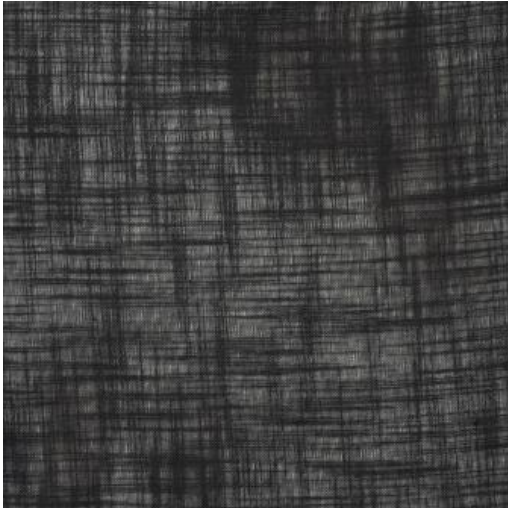

WASHI

516 OBSIDIAN

PRODUCT INFORMATION

EXCLUSIVE PATTERN AVAILABLE IN 7 COLORS

PATTERN NAME   **WASHI**

COLOR   **# 516 OBSIDIAN**

PATTERN COMMENT   EXCLUSIVE PATTERN AVAILABLE IN 6 COLORS

COLOR COMMENT

USAGE   Drapery

WIDTH   118"

REPEAT   H-7.5"

CONTENT   100% POLYESTER

CLEANING   WASH BELOW 30, IRON LOW, TUMBLE DRY
LOW GENTLE, NO BLEACH, RAILROADED

FINISH

TESTS   NFPA 701 - OEKOTEX

COUNTRY   TURKEY