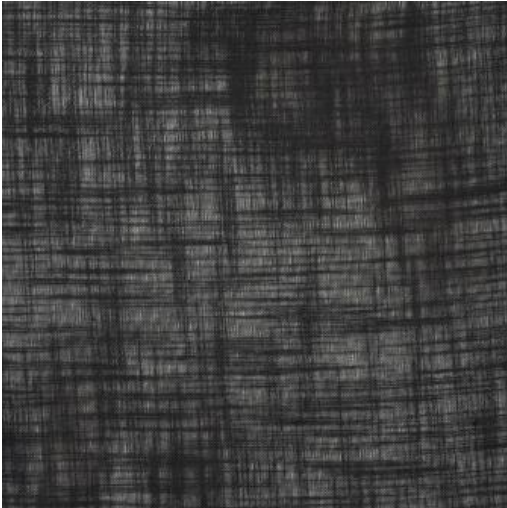

WASHI

516 OBSIDIAN

PRODUCT INFORMATION

EXCLUSIVE PATTERN AVAILABLE IN 7 COLORS

PATTERN NAME **WASHI**

COLOR **# 516 OBSIDIAN**

PATTERN COMMENT EXCLUSIVE PATTERN AVAILABLE IN 6 COLORS

COLOR COMMENT

NOTE

USAGE Drapery

WIDTH 118"

REPEAT H-7.5"

CONTENT 100% POLYESTER

CLEANING WASH BELOW 30, IRON LOW, TUMBLE DRY
LOW GENTLE, NO BLEACH, RAILROADED

FINISH

TESTS NFPA 701 - OEKOTEX