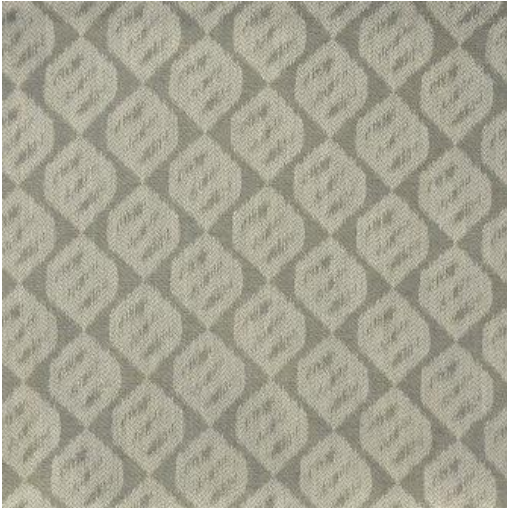

## # 636 ALUMINUM

### PRODUCT INFORMATION

---

**EXCLUSIVE PATTERN AVAILABLE IN 4 COLORS**

---

<b>PATTERN NAME</b>	CYMA
<b>COLOR</b>	# 636 ALUMINUM
<b>PATTERN COMMENT</b>	AVAILABLE IN 4 COLORS

---

**COLOR COMMENT**

---

**USAGE** Drapery, Multi-Purpose

**WIDTH** 54.5"

**REPEAT** V-2.75" H-3.5"

**CONTENT** 64% POLYESTER  
25% VISCOSE  
11% LINEN

**CLEANING** DRY CLEAN

**FINISH**

**TESTS**

**COUNTRY** INDIA