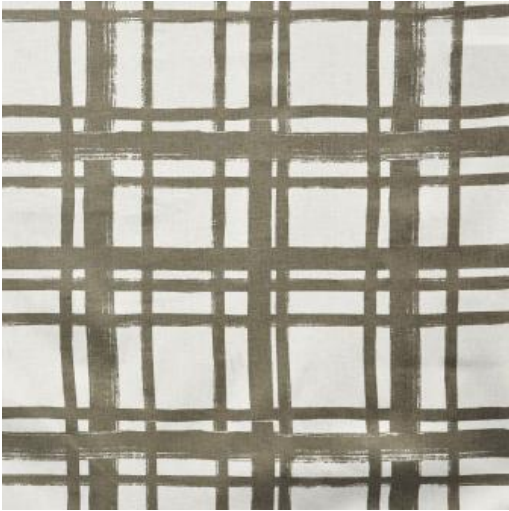

# LADBROKE # 626 FOSSIL

### EXCLUSIVE PATTERN AVAILABLE IN 5 COLORS

---

<b>PATTERN NAME</b>	LADBROKE
---------------------	----------

---

<b>COLOR</b>	# 626 FOSSIL
--------------	--------------

---

<b>PATTERN COMMENT</b>	AVAILABLE IN 5 COLORS
------------------------	-----------------------

### COLOR COMMENT

---

<b>USAGE</b>	Drapery, Multi-Purpose, Light Upholstery
--------------	--

---

<b>WIDTH</b>	54"
--------------	-----

---

<b>REPEAT</b>	V-17.5" H-17.5"
---------------	-----------------

---