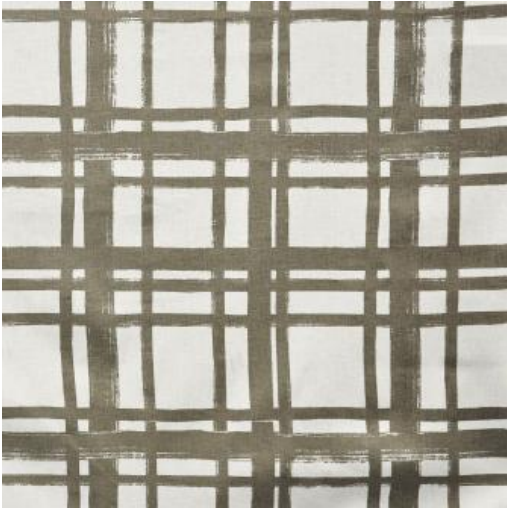

LADBROKE # 626 FOSSIL

PRODUCT INFORMATION

EXCLUSIVE PATTERN AVAILABLE IN 5 COLORS

PATTERN NAME	LADBROKE
---------------------	----------

COLOR	# 626 FOSSIL
--------------	--------------

PATTERN COMMENT	AVAILABLE IN 5 COLORS
------------------------	-----------------------

COLOR COMMENT

NOTE

USAGE	Drapery, Multi-Purpose, Light Upholstery
--------------	--

WIDTH	54"
--------------	-----

REPEAT	V-17.5" H-17.5"
---------------	-----------------

CONTENT	70% COTTON 25% POLYESTER 5% LINEN
----------------	---