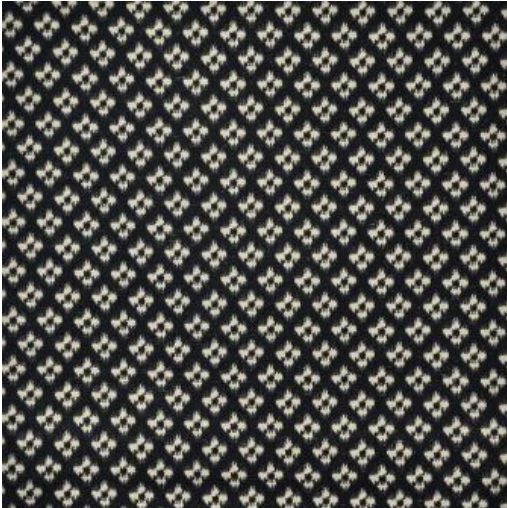

MARYLEBONE # 633 BLACKBIRD

PRODUCT INFORMATION

EXCLUSIVE PATTERN AVAILABLE IN 2 COLORS

PATTERN NAME **MARYLEBONE**

COLOR **# 633 BLACKBIRD**

PATTERN COMMENT
AVAILABLE IN 2 COLORS

COLOR COMMENT

NOTE

USAGE Drapery, Light Upholstery

WIDTH 54"

REPEAT V-1.5" H-2.25"

CONTENT 96% POLYESTER
4% LINEN

CLEANING DRY CLEAN

FINISH

TESTS 20,000 DOUBLE RUBS NFPA 260 CLASS 1
(UFAC) - CAL 117-2013

COUNTRY INDIA