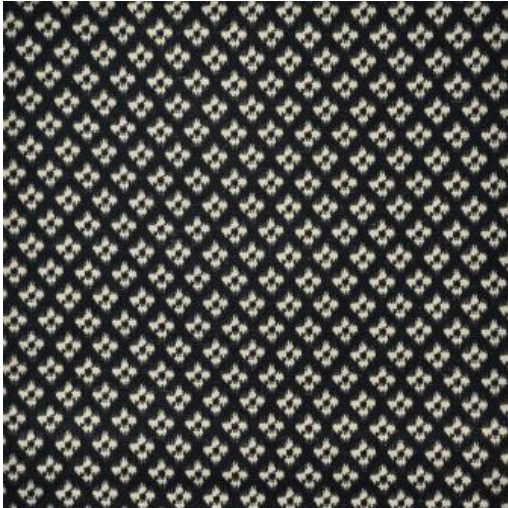

MARYLEBONE # 633 BLACKBIRD

PRODUCT INFORMATION

EXCLUSIVE PATTERN AVAILABLE IN 2 COLORS

PATTERN NAME **MARYLEBONE**

COLOR **# 633 BLACKBIRD**

PATTERN COMMENT
AVAILABLE IN 2 COLORS

COLOR COMMENT

USAGE Drapery, Light Upholstery

WIDTH 54"

REPEAT V-1.5" H-2.25"

CONTENT 96% POLYESTER
4% LINEN

CLEANING DRY CLEAN

FINISH

TESTS 20,000 DOUBLE RUBS NFPA 260 CLASS 1
(UFAC) - CAL 117-2013

COUNTRY INDIA