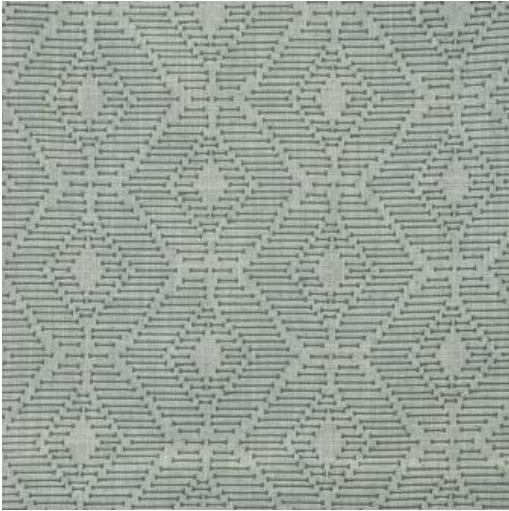

ORAPA

329 BEETLE

PRODUCT INFORMATION

EXCLUSIVE PATTERN AVAILABLE IN 8 COLORS

PATTERN NAME	ORAPA
---------------------	-------

COLOR	# 329 BEETLE
--------------	--------------

PATTERN COMMENT	AVAILABLE IN 8 COLORS
------------------------	-----------------------

COLOR COMMENT

USAGE	Drapery, Multi-Purpose
--------------	------------------------

WIDTH	W: 56"
--------------	--------

REPEAT	V-4.75" H-6.75"
---------------	-----------------

CONTENT	49% POLYESTER 45% COTTON 6% LINEN
----------------	---