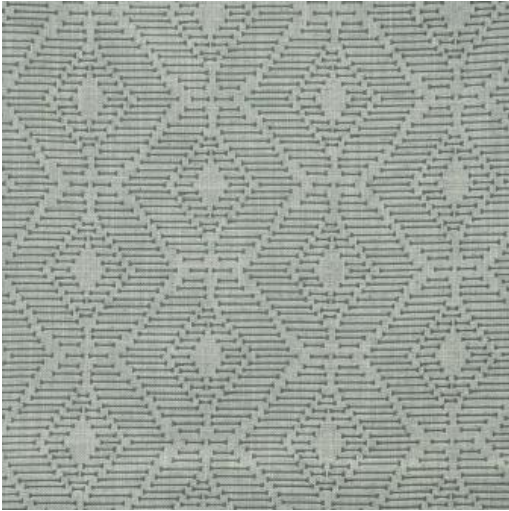

# ORAPA # 329 BEETLE

### EXCLUSIVE PATTERN AVAILABLE IN 8 COLORS

---

**PATTERN NAME** ORAPA

---

**COLOR** # 329 BEETLE

---

**PATTERN COMMENT** AVAILABLE IN 8 COLORS

---

### COLOR COMMENT

---

**USAGE** Clearance Items Only, Drapery, Multi-Purpose

---

**WIDTH** W: 56"

---

**REPEAT** V-4.75" H-6.75"

---