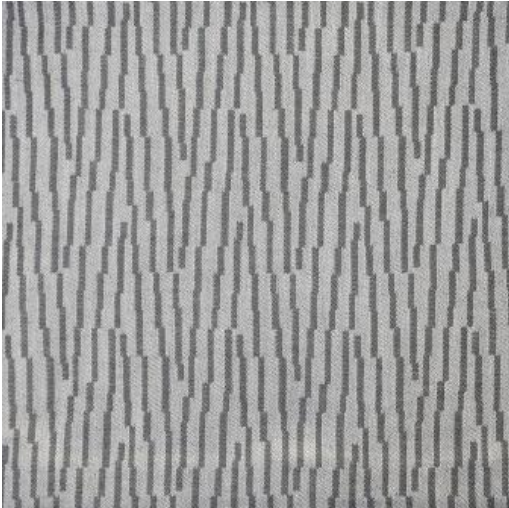

STYLUS

111 AFRICAN GREY

PRODUCT INFORMATION

EXCLUSIVE PATTERN AVAILABLE IN 5 COLORS

PATTERN NAME **STYLUS**

COLOR **# 111 AFRICAN GREY**

PATTERN COMMENT AVAILABLE IN 5 COLORS

COLOR COMMENT

NOTE

USAGE Drapery, Multi-Purpose

WIDTH W: 54"

REPEAT V-6.25"H-3.5"

CONTENT 64% POLYESTER
25% VISCOSE
11% LINEN

CLEANING DRY CLEAN

FINISH

TESTS CAL 117-2013