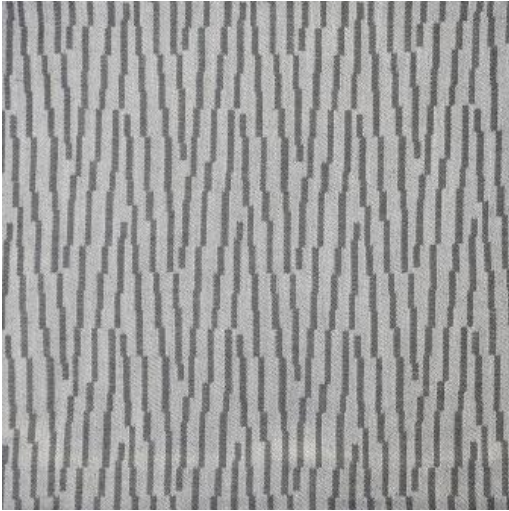

STYLUS

111 AFRICAN GREY

PRODUCT INFORMATION

EXCLUSIVE PATTERN AVAILABLE IN 5 COLORS

PATTERN NAME **STYLUS**

COLOR **# 111 AFRICAN GREY**

PATTERN COMMENT AVAILABLE IN 5 COLORS

COLOR COMMENT

USAGE Drapery, Multi-Purpose

WIDTH W: 54"

REPEAT V-6.25"H-3.5"

CONTENT 64% POLYESTER
25% VISCOSE
11% LINEN

CLEANING DRY CLEAN

FINISH

TESTS CAL 117-2013

COUNTRY INDIA
