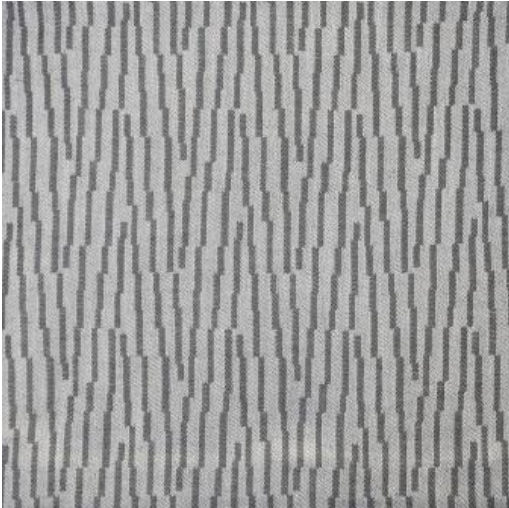

STYLUS

111 AFRICAN GREY

PRODUCT INFORMATION

EXCLUSIVE PATTERN AVAILABLE IN 5 COLORS

PATTERN NAME	STYLUS
COLOR	# 111 AFRICAN GREY
PATTERN COMMENT	AVAILABLE IN 5 COLORS
COLOR COMMENT	

USAGE	Drapery, Multi-Purpose
--------------	------------------------

WIDTH	W: 54"
--------------	--------

REPEAT	V-6.25"H-3.5"
---------------	---------------

CONTENT	64% POLYESTER 25% VISCOSE 11% LINEN
----------------	---

CLEANING	DRY CLEAN
-----------------	-----------