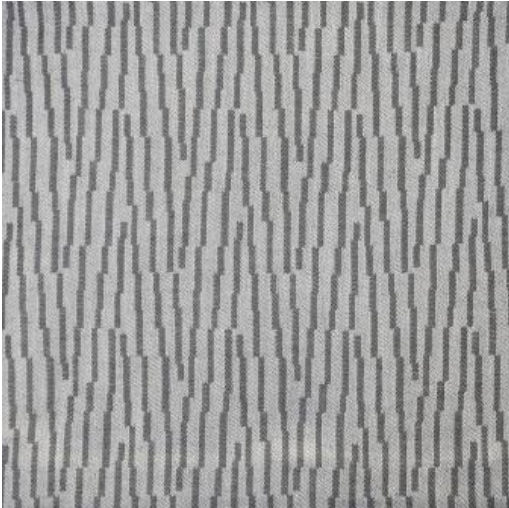

STYLUS

111 AFRICAN GREY

PRODUCT INFORMATION

EXCLUSIVE PATTERN AVAILABLE IN 5 COLORS

PATTERN NAME **STYLUS**

COLOR **# 111 AFRICAN GREY**

PATTERN COMMENT AVAILABLE IN 5 COLORS

COLOR COMMENT

USAGE Drapery, Multi-Purpose

WIDTH W: 54"

REPEAT V-6.25"H-3.5"

CONTENT 64% POLYESTER
25% VISCOSE
11% LINEN

CLEANING DRY CLEAN

FINISH

TESTS CAL 117-2013

COUNTRY INDIA
