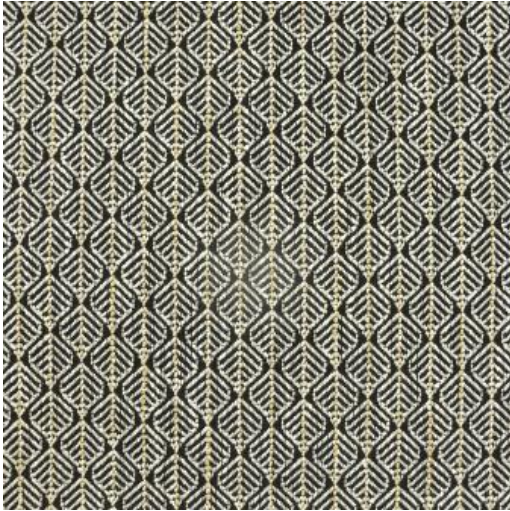

ELMTREE # 817 EBONY

PRODUCT INFORMATION

EXCLUSIVE PATTERN AVAILABLE IN 4 COLORS

PATTERN NAME ELMTREE

COLOR # 817 EBONY

PATTERN COMMENT EXCLUSIVE PATTERN AVAILABLE IN 4 COLORS ACRYLIC BACKING, RAILROADED

COLOR COMMENT

USAGE Upholstery, Indoor/Outdoor

WIDTH 55.8"

REPEAT V-1.5" H-1.5"

CONTENT 79% UV POLYESTER 1% UV RECYCLED POLYESTER

CLEANING WET CLEAN, BLEACH CLEANABLE, INSIDE OUT,

FINISH INSIDE OUT

TESTS 63,000 DOUBLE RUBS NFPA 260 CLASS 1(UFAC) - CAL 117-2013