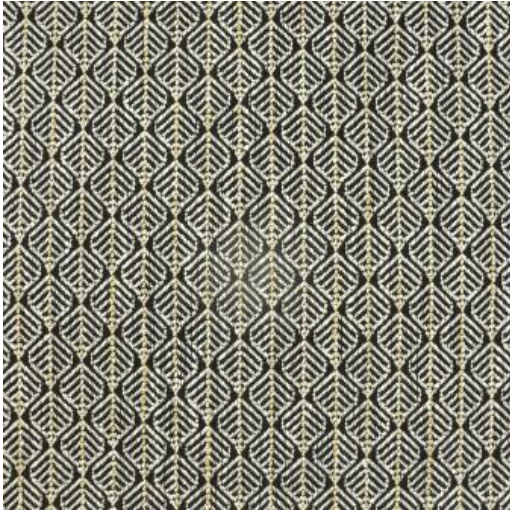

ELMTREE # 817 EBONY

PRODUCT INFORMATION

EXCLUSIVE PATTERN AVAILABLE IN 4 COLORS

PATTERN NAME ELMTREE

COLOR # 817 EBONY

PATTERN COMMENT EXCLUSIVE PATTERN AVAILABLE IN 4 COLORS ACRYLIC BACKING, RAILROADED

COLOR COMMENT

NOTE

USAGE Upholstery, Indoor/Outdoor

WIDTH 55.8"

REPEAT V-1.5" H-1.5"

CONTENT 99% UV POLYESTER 1% UV RECYCLED POLYESTER

CLEANING WET CLEAN, BLEACH CLEANABLE, INSIDE OUT,

FINISH INSIDE OUT

TESTS 63,000 DOUBLE RUBS NFPA 260 CLASS 1(UFAC) - CAL 117-2013