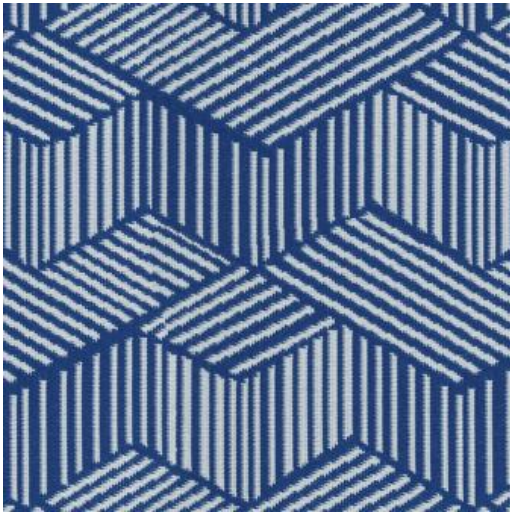

ALONGSHORE # 634 RIVER

PRODUCT INFORMATION

EXCLUSIVE PATTERN AVAILABLE IN 7 COLORS

PATTERN NAME ALONGSHORE

COLOR # 634 RIVER

PATTERN COMMENT EXCLUSIVE PATTERN AVAILABLE IN 7 COLORS

COLOR COMMENT

NOTE

USAGE Upholstery, Indoor/Outdoor

WIDTH 55.5"

REPEAT V-7.6" H-6.85"

CONTENT 100% SOLUTION DYED POLYOLEFIN

CLEANING WASH BELOW 30 GENTLE, IRON LOW ON REVERSE SIDE, NO TUMBLE DRY, NO DRY CLEAN

FINISH FIBREGUARD OUTDOOR