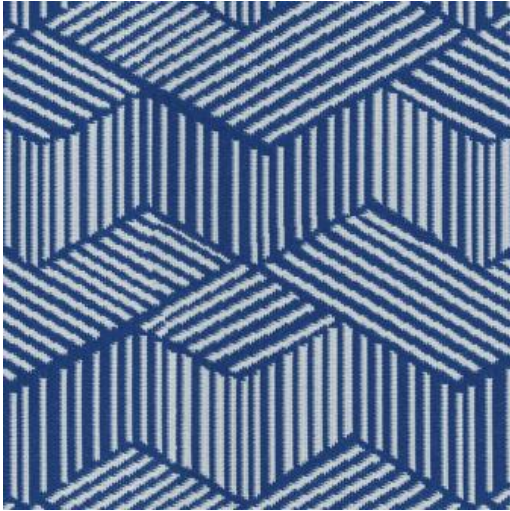

ALONGSHORE # 634 RIVER

PRODUCT INFORMATION

EXCLUSIVE PATTERN AVAILABLE IN 7 COLORS

PATTERN NAME ALONGSHORE

COLOR # 634 RIVER

PATTERN COMMENT EXCLUSIVE PATTERN AVAILABLE IN 7 COLORS

COLOR COMMENT

USAGE Upholstery, Indoor/Outdoor

WIDTH 55.5"

REPEAT V-7.6" H-6.85"

CONTENT 100% SOLUTION DYED POLYOLEFIN

CLEANING WASH BELOW 30 GENTLE, IRON LOW ON REVERSE SIDE, NO TUMBLE DRY, NO DRY CLEAN

FINISH FIBREGUARD OUTDOOR

TESTS 50,000 DOUBLE RUBS - OEKOTEX NFPA 260 CLASS 1(UFAC) - CAL 117-2013