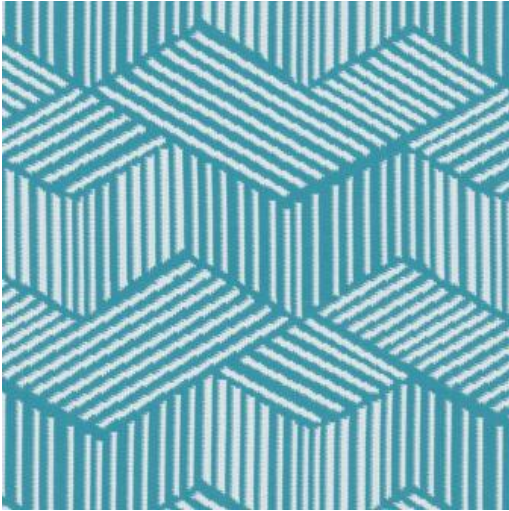

ALONGSHORE # 642 HORIZON

PRODUCT INFORMATION

EXCLUSIVE PATTERN AVAILABLE IN 7 COLORS

PATTERN NAME ALONGSHORE

COLOR # 642 HORIZON

PATTERN COMMENT EXCLUSIVE PATTERN AVAILABLE IN 7 COLORS

COLOR COMMENT

USAGE Upholstery, Indoor/Outdoor

WIDTH 55.5"

REPEAT V-7.6" H-6.85"

CONTENT 100% SOLUTION DYED POLYOLEFIN

CLEANING WASH BELOW 30 GENTLE, IRON LOW ON REVERSE SIDE, NO TUMBLE DRY, NO DRY CLEAN

FINISH FIBREGUARD OUTDOOR

TESTS 50,000 DOUBLE RUBS - OEKOTEX NFPA 260 CLASS 1(UFAC) - CAL 117-2013