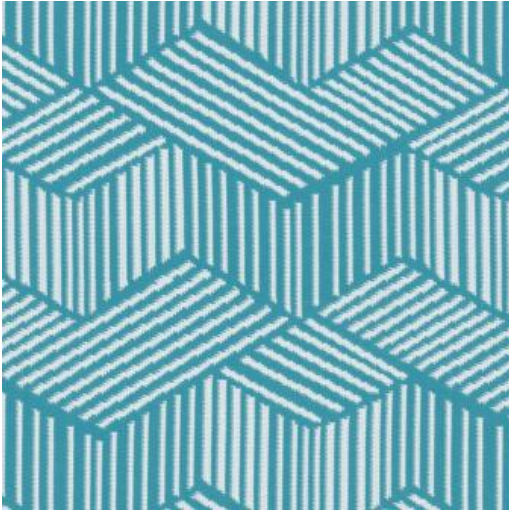

ALONGSHORE # 642 HORIZON

PRODUCT INFORMATION

EXCLUSIVE PATTERN AVAILABLE IN 7 COLORS

PATTERN NAME ALONGSHORE

COLOR # 642 HORIZON

PATTERN COMMENT EXCLUSIVE PATTERN AVAILABLE IN 7 COLORS

COLOR COMMENT

NOTE

USAGE Upholstery, Indoor/Outdoor

WIDTH 55.5"

REPEAT V-7.6" H-6.85"

CONTENT 100% SOLUTION DYED POLYOLEFIN

CLEANING WASH BELOW 30 GENTLE, IRON LOW ON REVERSE SIDE, NO TUMBLE DRY, NO DRY CLEAN

FINISH FIBREGUARD OUTDOOR