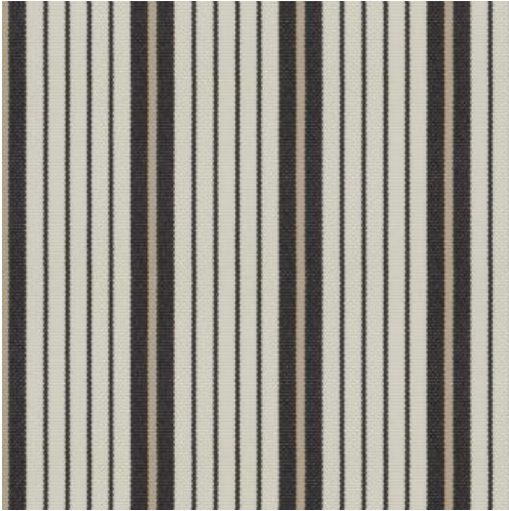

DAYMARK # 615 STERLING

PRODUCT INFORMATION

EXCLUSIVE PATTERN AVAILABLE IN 4 COLORS

PATTERN NAME DAYMARK

COLOR # 615 STERLING

PATTERN COMMENT EXCLUSIVE PATTERN AVAILABLE IN 4 COLORS

COLOR COMMENT

USAGE Upholstery, Indoor/Outdoor

WIDTH 58.3"

REPEAT H-2.28"

CONTENT 100% SOLUTION DYED POLYOLEFIN

CLEANING WASH BELOW 30 GENTLE, IRON LOW ON REVERSE SIDE, NO TUMBLE DRY, NO DRY CLEAN

FINISH FIBREGUARD OUTDOOR

TESTS 70,000 DOUBLE RUBS - OEKOTEX NFPA 260 CLASS 1(UFAC) - CAL 117-2013