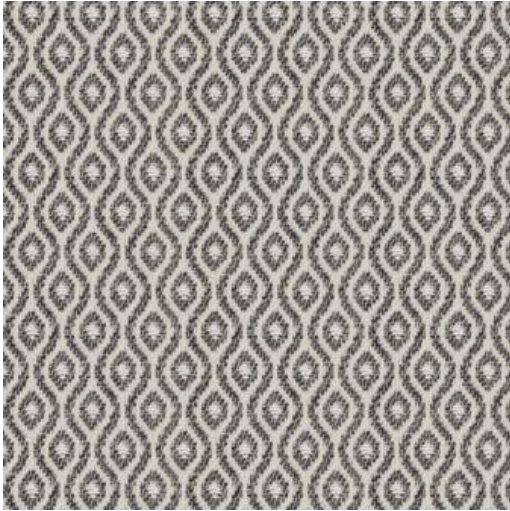

DOWNDRIFT # 619 STONE

PRODUCT INFORMATION

EXCLUSIVE PATTERN AVAILABLE IN 6 COLORS

PATTERN NAME DOWNDRIFT

COLOR # 619 STONE

PATTERN COMMENT EXCLUSIVE PATTERN AVAILABLE IN 6 COLORS

COLOR COMMENT

USAGE Upholstery, Indoor/Outdoor

WIDTH 56.3"

REPEAT V-1.18" H-0.91"

CONTENT 100% SOLUTION DYED POLYOLEFIN

CLEANING WASH BELOW 30 GENTLE, IRON LOW ON REVERSE SIDE, NO TUMBLE DRY, NO DRY CLEAN

FINISH FIBREGUARD OUTDOOR

TESTS 70,000 DOUBLE RUBS - OEKOTEX NFPA 260 CLASS 1(UFAC) - CAL 117-2013