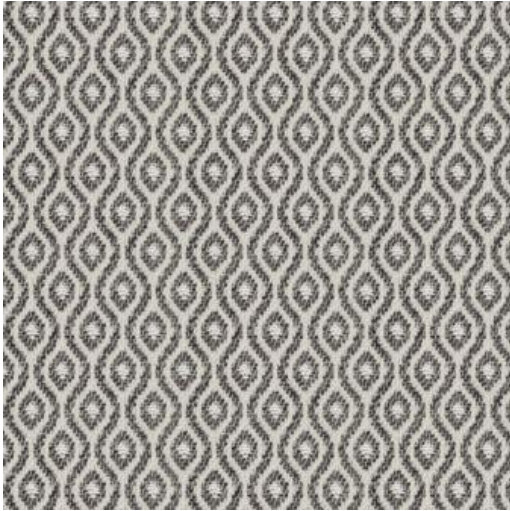

DOWNDRIFT # 619 STONE

PRODUCT INFORMATION

EXCLUSIVE PATTERN AVAILABLE IN 6 COLORS

PATTERN NAME **DOWNDRIFT**

COLOR **# 619 STONE**

PATTERN COMMENT EXCLUSIVE PATTERN AVAILABLE IN 6 COLORS

COLOR COMMENT

USAGE Upholstery, Indoor/Outdoor

WIDTH 56.3"

REPEAT V-1.18" H-0.91"

CONTENT 100% SOLUTION DYED POLYOLEFIN

CLEANING WASH BELOW 30 GENTLE, IRON LOW ON REVERSE SIDE, NO TUMBLE DRY, NO DRY CLEAN

FINISH FIBREGUARD OUTDOOR

TESTS 70,000 DOUBLE RUBS - OEKOTEX NFPA 260 CLASS 1(UFAC) - CAL 117-2013