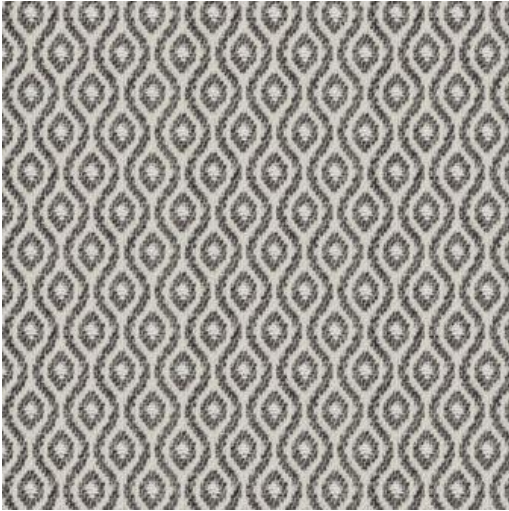

# DOWNDRIFT # 619 STONE

## PRODUCT INFORMATION

---

**EXCLUSIVE PATTERN AVAILABLE IN 6 COLORS**

---

**PATTERN NAME**      **DOWNDRIFT**

**COLOR**              **# 619 STONE**

**PATTERN COMMENT**      EXCLUSIVE PATTERN AVAILABLE IN 6 COLORS

**COLOR COMMENT**

**USAGE**              Upholstery, Indoor/Outdoor

**WIDTH**              56.3"

**REPEAT**              V-1.18" H-0.91"

**CONTENT**              100% SOLUTION DYED POLYOLEFIN

**CLEANING**              WASH BELOW 30 GENTLE, IRON LOW ON REVERSE SIDE, NO TUMBLE DRY, NO DRY CLEAN