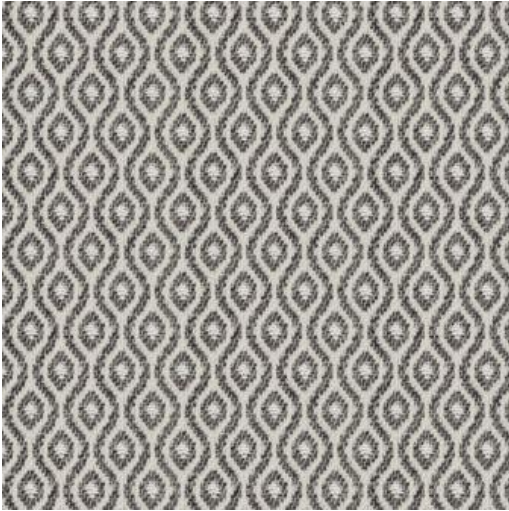

DOWNDRIFT # 619 STONE

PRODUCT INFORMATION

EXCLUSIVE PATTERN AVAILABLE IN 6 COLORS

PATTERN NAME **DOWNDRIFT**

COLOR **# 619 STONE**

PATTERN COMMENT EXCLUSIVE PATTERN AVAILABLE IN 6 COLORS

COLOR COMMENT

USAGE Upholstery, Indoor/Outdoor

WIDTH 56.3"

REPEAT V-1.18" H-0.91"

CONTENT 100% SOLUTION DYED POLYOLEFIN

CLEANING WASH BELOW 30 GENTLE, IRON LOW ON REVERSE SIDE, NO TUMBLE DRY, NO DRY CLEAN

FINISH FIBREGUARD OUTDOOR

TESTS 70,000 DOUBLE RUBS - OEKOTEX NFPA 260 CLASS 1(UFAC) - CAL 117-2013