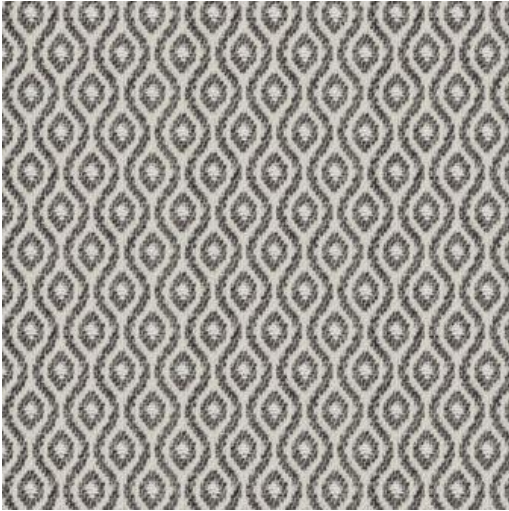

DOWNDRIFT # 619 STONE

PRODUCT INFORMATION

EXCLUSIVE PATTERN AVAILABLE IN 6 COLORS

PATTERN NAME **DOWNDRIFT**

COLOR **# 619 STONE**

PATTERN COMMENT EXCLUSIVE PATTERN AVAILABLE IN 6 COLORS

COLOR COMMENT

NOTE

USAGE Upholstery, Indoor/Outdoor

WIDTH 56.3"

REPEAT V-1.18" H-0.91"

CONTENT 100% SOLUTION DYED POLYOLEFIN

CLEANING WASH BELOW 30 GENTLE, IRON LOW ON REVERSE SIDE, NO TUMBLE DRY, NO DRY CLEAN

FINISH FIBREGUARD OUTDOOR