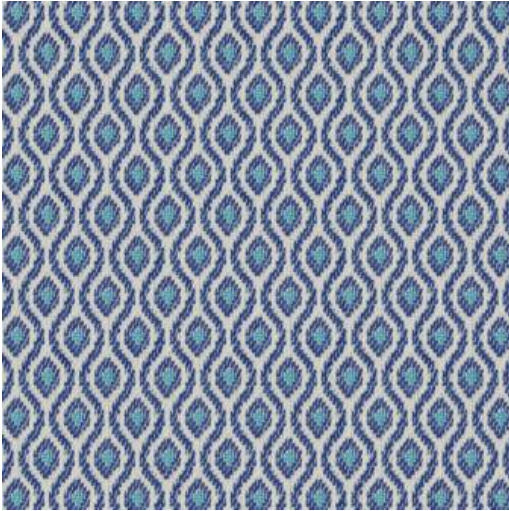

# DOWNDRIFT # 632 CLOUD

### EXCLUSIVE PATTERN AVAILABLE IN 6 COLORS

---

**PATTERN NAME**      **DOWNDRIFT**

**COLOR**              **# 632 CLOUD**

**PATTERN COMMENT**      EXCLUSIVE PATTERN AVAILABLE IN 6 COLORS

**COLOR COMMENT**

**NOTE**

**USAGE**                Upholstery, Indoor/Outdoor

**WIDTH**                56.3"

**REPEAT**              V-1.18" H-0.91"

**CONTENT**             100% SOLUTION DYED POLYOLEFIN

**CLEANING**            WASH BELOW 30 GENTLE, IRON LOW ON REVERSE SIDE, NO TUMBLE DRY, NO DRY CLEAN