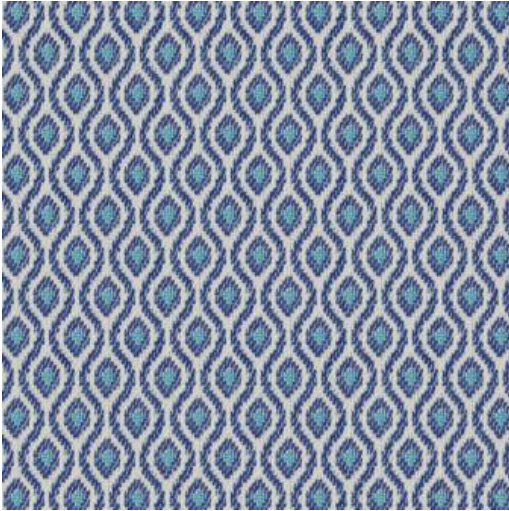

## DOWNDRIFT # 632 CLOUD

### PRODUCT INFORMATION

---

**EXCLUSIVE PATTERN AVAILABLE IN 6 COLORS**

---

**PATTERN NAME**            **DOWNDRIFT**

**COLOR**                    **# 632 CLOUD**

**PATTERN COMMENT**    EXCLUSIVE PATTERN AVAILABLE IN 6 COLORS

**COLOR COMMENT**

**USAGE**                    Upholstery, Indoor/Outdoor

**WIDTH**                    56.3"

**REPEAT**                  V-1.18" H-0.91"

**CONTENT**                100% SOLUTION DYED POLYOLEFIN