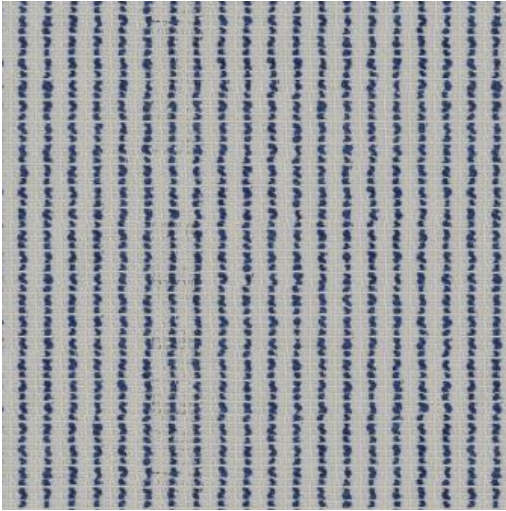

## PARAPET # 602 NAVY

**WIDTH** 117.3"

**REPEAT** H-0.39"

**CONTENT** 100% SOLUTION DYED POLYOLEFIN

**CLEANING** WASH BELOW 30 GENTLE, IRON LOW ON REVERSE SIDE, NO TUMBLE DRY, NO DRY CLEAN, RAILROADED

**FINISH** FIBREGUARD OUTDOOR