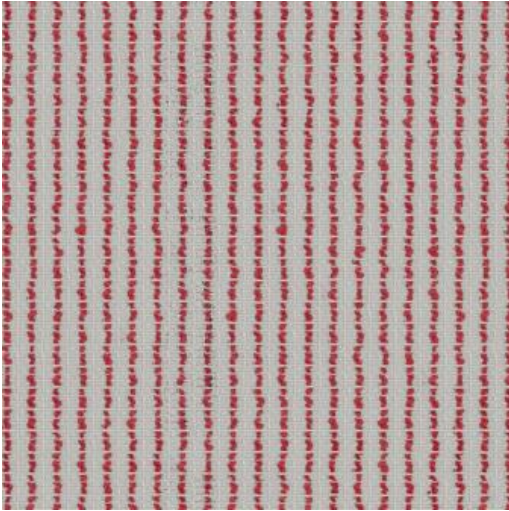

PARAPET # 608 CABERNET

PRODUCT INFORMATION

EXCLUSIVE PATTERN AVAILABLE IN 4 COLORS

PATTERN NAME PARAPET

COLOR # 608 CABERNET

PATTERN COMMENT EXCLUSIVE PATTERN AVAILABLE IN 4 COLORS

COLOR COMMENT

NOTE

USAGE Drapery

WIDTH 117.3"

REPEAT H-0.39"

CONTENT 100% SOLUTION DYED POLYOLEFIN

CLEANING WASH BELOW 30 GENTLE, IRON LOW ON REVERSE SIDE, NO TUMBLE DRY, NO DRY CLEAN, RAILROADED

FINISH FIBREGUARD OUTDOOR

TESTS OEKOTEX