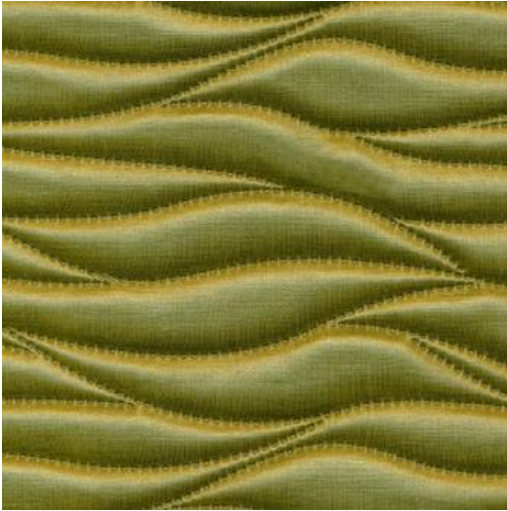

SOLUNAR-NJ # 555 OASIS

PRODUCT INFORMATION

EXCLUSIVE PATTERN AVAILABLE IN 7 COLORS

PATTERN NAME SOLUNAR-NJ

COLOR # 555 OASIS

PATTERN COMMENT **3 YD MINIMUMS - 1 YARD INCREMENTS ONLY
- NO CFA'S**

COLOR COMMENT

USAGE Upholstery

WIDTH 52"

REPEAT

CONTENT FACE: 100% POLYURETHANE
BACKING: 100% POLYESTER

CLEANING REGULAR MAINTENANCE: WIPE WITH DAMP CLOTH & MILD SOAP; WIPE DRY. FOR MORE CLEANING INSTRUCTIONS GO TO MAXWELLFABRICS.COM/RESOURCES